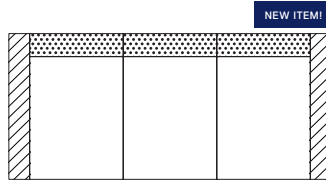

FABRIC PATTERN: _____

FABRIC COLOR: _____

*Denotes Upcharge

AVAILABLE PIECES

(DRAWINGS NOT TO SCALE)

OTTOMANS/CHAIR/SOFAS

#40 - GRAND SOFA
103"W x 41"D

LEFT ARM