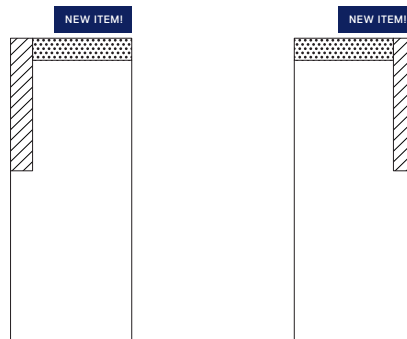

STANDARD FEATURES

- Spring Construction: Sinuous
- Seat Cushion: Trillium
- Back Cushion: Trillium

OVERALL DIMENSIONS

BODY DETAILS

- Overall Depth: 41"
- Overall Height: 34"
- Frame Height: 28"

SEAT DETAILS

CORNER/RIGHT ARM

#34 - RIGHT ARM FACING/
LEFT SIDE CORNER
137"W x 41"D

CORNER

#41 - CORNER
41"W x 41"D

CHAISE

#44 - LEFT ARM FACING/
RIGHT SIDE CORNER
82"W x 41"D

#42 - RIGHT ARM FACING/
LEFT SIDE CORNER
82"W x 41"D