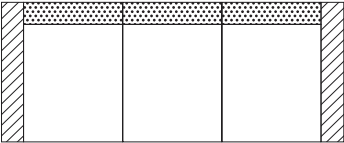

NAILHEAD SPACING*

- Head-to-Head
- One On, One Off

CONTRAST WELTING*

- 1/4" Arm/Body
- 1/8" Arm/Body

SELF WELTING

- 1/4" Arm/Body
- 1/8" Arm/Body

NAILHEAD LOCATION*

- Arms
- Body/Base

FABRIC PATTERN: _____

FABRIC COLOR: _____

CONTRAST WELT FABRIC PATTERN: _____

CONTRAST WELT FABRIC COLOR: _____

*Denotes Upcharge

AVAILABLE PIECES

(DRAWINGS NOT TO SCALE)

SOFA