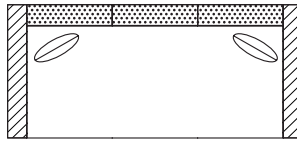

**SELF WELTING\***

- 1/4" Seat/Body
- 1/8" Seat/Body

**CONTRAST WELTING\***

- 1/4" Seat/Body
- 1/8" Seat/Body

AVAILABLE PIECES

(DRAWINGS NOT TO SCALE)

SOFA

- #40 - GRAND SOFA  
97"W x 36"D  
Includes 2 - 20" x 20" throw pillows