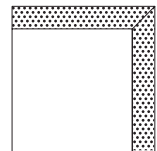

CORNER

☐ #41 - CORNER
41"W x 41"D