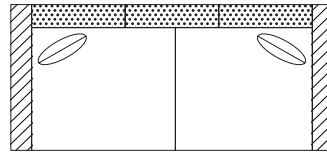

SELF WELTING*

- 1/4" Arms
- 1/8" Arms
- 1/4" Body/Base
- 1/8" Body/Base

CONTRAST WELTING*

- 1/4" Arms
- 1/8" Arms
- 1/4" Body/Base
- 1/8" Body/Base

FABRIC PATTERN: _____

FABRIC COLOR: _____

CONTRAST WELT FABRIC PATTERN: _____

CONTRAST WELT FABRIC COLOR: _____

*Denotes Upcharge

AVAILABLE PIECES

(DRAWINGS NOT TO SCALE)

OTTOMANS/CHAIR/SOFAS

#10 - CHAIR
37"W x 41"D

#00 - OTTOMAN
33"W x 22"D

#40 - GRAND SOFA
103"W x 41"D
Includes 2 - 20" x 20" throw pillows

RIGHT ARM

#73 - RIGHT ARM FACING/
LEFT SIDE ARMLESS
96"W x 41"D
Includes 1 - 20" x 20" throw pillow

LEFT ARM

#63 - LEFT ARM FACING/
RIGHT SIDE ARMLESS
96"W x 41"D
Includes 1 - 20" x 20" throw pillow

ARMLESS