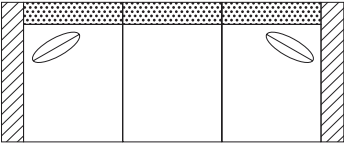

OVERALL DIMENSIONS

BODY DETAILS

- Overall Depth: 40"
- Overall Height: 37"
- Frame Height: 30"

SEAT DETAILS

- Seat Height: 18"
- Seat Depth: 23"

LEG DETAILS

- Leg Height: 5"

WOOD FINISH (Standard)

SEAT CUSHION FILL

- Cloud 9 (Standard)
- Luxe Aire*
- Down Supreme*
- Spring Down*
- Trillium*

BACK CUSHION FILL

- Blend Down (Standard)
- Trillium*
- Regalaire*
- Down Supreme*

FABRIC PATTERN: _____

FABRIC COLOR: _____

*Denotes Upcharge

AVAILABLE PIECES

(DRAWINGS NOT TO SCALE)

SOFA

- #30 - SOFA
84"W x 40"D
Includes 2 - 20" x 20"