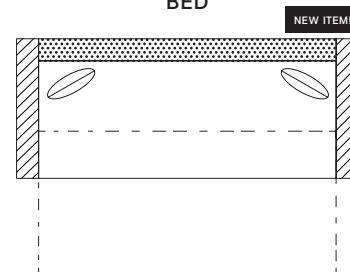

BED

☐ #36 - TRUNDLE BED
91"W x 36"D
Includes 2 - 20" x 20" throw pillows