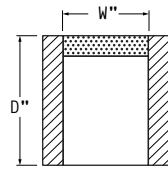

AVAILABLE PIECES

(DRAWINGS NOT TO SCALE)

CHAIR

☐ #10 - CHAIR
57"W x 57"D
Includes 2 - 24" x 24" throw pillow
and 1 - 20" x 20" throw pillows