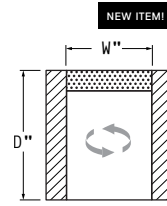

☐ #11 - SWIVEL CHAIR
57"W x 57"D
Includes 2 - 24" x 24" throw pillow
and 1 - 20" x 20" throw pillow