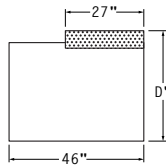

#75

RIGHT BUMPER
46"