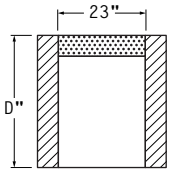

FABRIC

Pattern: \_\_\_\_\_  
 Color: \_\_\_\_\_

LOCATION

- Arm  
 Seat/back cushion

FABRIC

Pattern: \_\_\_\_\_  
 Color: \_\_\_\_\_

**SECTIONAL PIECES**

**KEY:** ARMS BACK THROW PILLOW

**SOFAS/CHAIR**

**#10**  
CHAIR  
23" + ARMS

**#00**  
OTTOMAN  
34"

**#20**  
54" LOVESEAT  
54" + ARMS

**#22**  
60" SMALL SOFA  
60" + ARMS

**#30**  
81" SOFA  
81" + ARMS

**RIGHT ARM**

**#71**  
RIGHT ARM FACING/  
LEFT SIDE ARMLESS  
27" + ARM