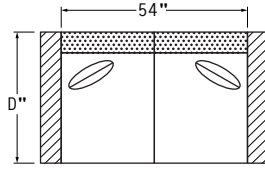

FABRIC

Pattern: \_\_\_\_\_  
 Color: \_\_\_\_\_

LOCATION

- Arm  
 Seat/back cushion

FABRIC

Pattern: \_\_\_\_\_  
 Color: \_\_\_\_\_

**SECTIONAL PIECES**

**KEY:** ARMS BACK THROW PILLOW

**SOFAS/CHAIR**

**#10**  
CHAIR  
23" + ARMS

**#00**  
OTTOMAN  
34"

**#20**  
54" LOVESEAT  
54" + ARMS

**#22**  
60" SMALL SOFA  
60" + ARMS

**#30**  
81" SOFA  
81" + ARMS

**RIGHT ARM**

**#71**  
RIGHT ARM FACING/  
LEFT SIDE ARMLESS  
27" + ARM