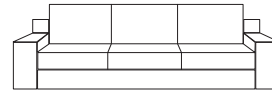

**STYLE**

- #10 - 23" Chair + Arms
- Swivel Base (Upcharge)

- #20 - 54" Loveseat + Arms

- #22 - 60" Small Sofa + Arms

- # 30 - 81" Sofa + Arms

- Sectional

- OVERALL DEPTH**     36" (20" Seat Depth)     38" (22" Seat Depth)     40" (24" Seat Depth)

- OVERALL HEIGHT**     34"     36"     38"

**ARM OPTIONS**

- 4" Track Arm 24"H

- 6" Track Arm 24"H

- 9" Track Arm 24"H

- 6" Split Track\* 26"H

- 8" Sock Arm 26"H

- 4.5" Deco Arm 24"H