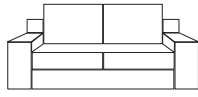

**STYLE**

- #10 - 23" Chair + Arms
- Swivel Base (Upcharge)

- #20 - 54" Loveseat + Arms

- #22 - 60" Small Sofa + Arms

- # 30 - 81" Sofa + Arms

- Sectional

- OVERALL DEPTH**     36" (20" Seat Depth)     38" (22" Seat Depth)     40" (24" Seat Depth)

- OVERALL HEIGHT**     34"     36"     38"

**ARM OPTIONS**

- 4" Track Arm 24"H

- 6" Track Arm 24"H

- 9" Track Arm 24"H

- 6" Split Track\* 26"H

- 8" Sock Arm 26"H

- 4.5" Deco Arm 24"H