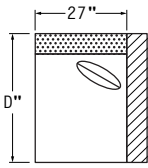

FABRIC

Pattern: \_\_\_\_\_  
 Color: \_\_\_\_\_

LOCATION

- Arm  
 Seat/back cushion

FABRIC

Pattern: \_\_\_\_\_  
 Color: \_\_\_\_\_

**SECTIONAL PIECES**

**KEY:** ARMS BACK THROW PILLOW

**SOFAS/CHAIR**

**#10**  
CHAIR  
23" + ARMS

**#00**  
OTTOMAN  
34"

**#20**  
54" LOVESEAT  
54" + ARMS

**#22**  
60" SMALL SOFA  
60" + ARMS

**#30**  
81" SOFA  
81" + ARMS

**RIGHT ARM**

**#71**  
RIGHT ARM FACING/  
LEFT SIDE ARMLESS  
27" + ARM

**#72**  
RIGHT ARM FACING/  
LEFT SIDE ARMLESS  
54" + ARM

**#73**  
RIGHT ARM FACING/  
LEFT SIDE ARMLESS  
81" + ARM

**#94**  
RIGHT ARM FACING/  
LEFT SIDE ARMLESS  
108" + ARM

**LEFT ARM**

**#61**  
LEFT ARM FACING/  
RIGHT SIDE ARMLESS  
27" + ARM