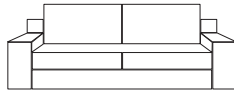

**STYLE**

- #10 - 23" Chair + Arms
- Swivel Base (Upcharge)

- #20 - 54" Loveseat + Arms

- #22 - 60" Small Sofa + Arms

- # 30 - 81" Sofa + Arms

- Sectional

- OVERALL DEPTH**     36" (20" Seat Depth)     38" (22" Seat Depth)     40" (24" Seat Depth)

- OVERALL HEIGHT**     34"     36"     38"

**ARM OPTIONS**

- 4" Track Arm 24"H

- 6" Track Arm 24"H

- 9" Track Arm 24"H

- 6" Split Track\* 26"H

- 8" Sock Arm 26"H

- 4.5" Deco Arm 24"H