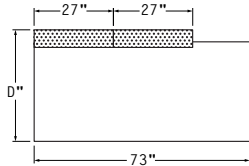

RIGHT ARM FACING/  
LEFT SIDE ARMLESS  
40" + ARM

CORNERS

#41  
CORNER  
36" / 38" / 40"

#87  
WEDGE CORNER  
53"

#86  
CURVE CORNER  
53"

#65

LEFT BUMPER  
46"

#67