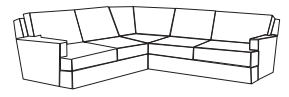

**STYLE**

- #10 - 23" Chair + Arms
- Swivel Base (Upcharge)

- #20 - 54" Loveseat + Arms

- #22 - 60" Small Sofa + Arms

- # 30 - 81" Sofa + Arms

- Sectional

- OVERALL DEPTH**     36" (20" Seat Depth)     38" (22" Seat Depth)     40" (24" Seat Depth)

- OVERALL HEIGHT**     34"     36"     38"

**ARM OPTIONS**

- 4" Track Arm 24"H

- 6" Track Arm 24"H

- 9" Track Arm 24"H

- 6" Split Track\* 26"H

- 8" Sock Arm 26"H

- 4.5" Deco Arm 24"H