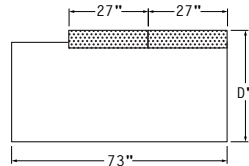

#77

RIGHT BUMPER
73"