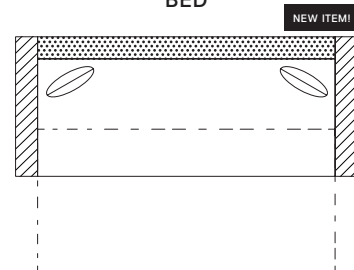

BED

☐ #36 - TRUNDLE BED
91"W x 36"D
Includes 2 - 20" x 20" throw pillows