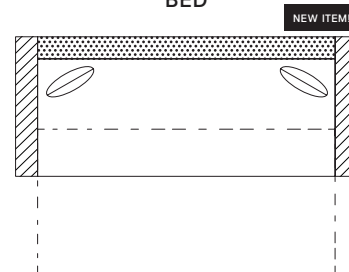

BED

☐ #36 - TRUNDLE BED
91"W x 36"D
Includes 2 - 20" x 20" throw pillows