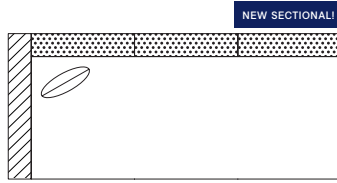

- ☐ #63 - LEFT ARM FACING/
  RIGHT SIDE ARMLESS
  92"W x 45"D
  Includes 1 - 20" x 20" throw pillow

CORNER

- ☐ #41 - CORNER
  45"W x 45"D
  Includes 1 - 20" x 20"
  throw pillow