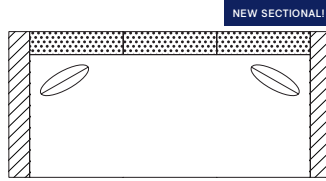

OVERALL DIMENSIONS

BODY DETAILS

- Overall Depth: 45"
- Overall Height: 36"
- Frame Height: 31"

SEAT DETAILS

- Seat Height: 19"
- Seat Depth: 27"

ARM/LEG DETAILS

- Arm Width: 7"
- Arm Height: 25"

WOOD FINISH (Standard)

SEAT CUSHION FILL

- Cloud 9 (Standard)
- Luxe Aire*
- Down Supreme*
- Spring Down*
- Trillium*

BACK CUSHION FILL

- Down Supreme (Standard)
- Blend Down*
- Regalaire*
- Trillium*

FABRIC PATTERN: _____

FABRIC COLOR: _____

*Denotes Upcharge

AVAILABLE PIECES

(DRAWINGS NOT TO SCALE)

SOFA

- #30 - SOFA
90"W x 42"D
Includes 2 - 20" x 20"
throw pillows

RIGHT ARM

- #72 - RIGHT ARM FACING/
LEFT SIDE ARMLESS
64"W x 45"D
Includes 1 - 20" x 20" throw pillow