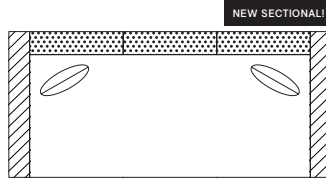

OVERALL DIMENSIONS

BODY DETAILS

- Overall Depth: 45"
- Overall Height: 36"
- Frame Height: 31"

SEAT DETAILS

- Seat Height: 19"
- Seat Depth: 27"

ARM/LEG DETAILS

- Arm Width: 7"
- Arm Height: 25"

WOOD FINISH (Standard)

*Denotes Upcharge

AVAILABLE PIECES

(DRAWINGS NOT TO SCALE)

SOFA

- #30 - SOFA
90"W x 42"D
Includes 2 - 20" x 20"
throw pillows

RIGHT ARM

- #72 - RIGHT ARM FACING/
LEFT SIDE ARMLESS
64"W x 45"D
Includes 1 - 20" x 20" throw pillow