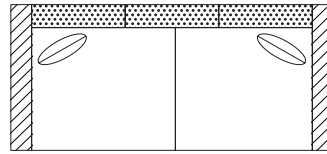

OVERALL DIMENSIONS

BODY DETAILS

- Overall Depth: 41"
- Overall Height: 32"
- Frame Height: 26"

SEAT DETAILS

- Seat Height: 18"
- Seat Depth: 24"
- Cushion Width: 45"

ARM/LEG DETAILS

- Arm Width: 6"
- Arm Height: 26"
- Wood Base Height: 1.75"

*Denotes Upcharge

AVAILABLE PIECES

(DRAWINGS NOT TO SCALE)

OTTOMANS/CHAIR/SOFAS

#10 - CHAIR
37"W x 41"D

#00 - OTTOMAN
33"W x 22"D

#40 - GRAND SOFA
103"W x 41"D
Includes 2 - 20" x 20" throw pillows

RIGHT ARM

#73 - RIGHT ARM FACING/
LEFT SIDE ARMLESS
96"W x 41"D
Includes 1 - 20" x 20" throw pillow

LEFT ARM

#63 - LEFT ARM FACING/
RIGHT SIDE ARMLESS
96"W x 41"D
Includes 1 - 20" x 20" throw pillow

ARMLESS

#81 - 1-CUSHION
ARMLESS
41"W x 41"D