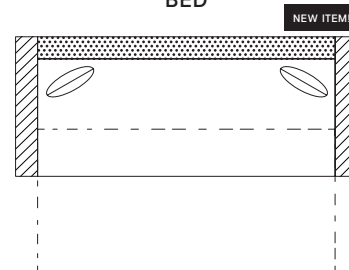

BED

☐ #36 - TRUNDLE BED
91"W x 36"D
Includes 2 - 20" x 20" throw pillows