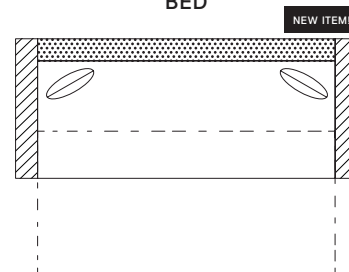

BED

☐ #36 - TRUNDLE BED
91"W x 39"D
Includes 2 - 20" x 20" throw pillows