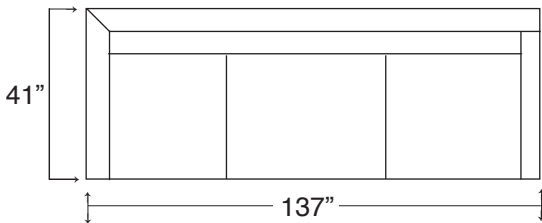

649 SCHEMATICS

649-00
OTTOMAN BUMPER
 DEPTH: 41"
 WIDTH: 41"
 HEIGHT: 18"

649-41
TUX CORNER
 DEPTH: 41"
 WIDTH: 41"
 HEIGHT: 32"

649
-63 LAF/RSA
-73 RAF/LSA
1 ARM SOFA 2/2
 DEPTH: 41"
 WIDTH: 96"
 HEIGHT: 32"

649-10
ARMLESS CHAIR
 DEPTH: 41"
 WIDTH: 41"
 HEIGHT: 32"

649-30
SOFA 2/2
 DEPTH: 41"
 WIDTH: 103"
 HEIGHT: 32"

649
LAF BUMPER CHAISE
RAF BUMPER CHAISE
BUMPER CHAISE
 DEPTH: 41"
 WIDTH: 97"
 HEIGHT: 32"

649
-23 LAF/RST -33 RAF/LST
TUX RETURN XX
3 CUSHION
 DEPTH: 41"
 WIDTH: 137"
 HEIGHT: 32"

649-53
ARMLESS SOFA 2/2
 DEPTH:
 WIDTH: 90"
 HEIGHT: 32"