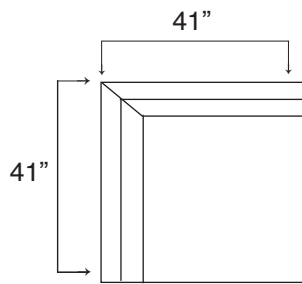

649 SCHEMATICS

649-00
OTTOMAN BUMPER
 DEPTH: 41"
 WIDTH: 41"
 HEIGHT: 18"

649-41
TUX CORNER
 DEPTH: 41"
 WIDTH: 41"
 HEIGHT: 32"

649
-63 LAF/RSA
-73 RAF/LSA
1 ARM SOFA 2/2
 DEPTH: 41"
 WIDTH: 96"
 HEIGHT: 32"

649-10
ARMLESS CHAIR
 DEPTH: 41"
 WIDTH: 41"
 HEIGHT: 32"

649-30
SOFA 2/2
 DEPTH: 41"
 WIDTH: 103"
 HEIGHT: 32"

649
LAF BUMPER CHAISE
RAF BUMPER CHAISE
BUMPER CHAISE
 DEPTH: 41"
 WIDTH: 97"
 HEIGHT: 32"

649
-23 LAF/RST -33 RAF/LST
TUX RETURN XX
3 CUSHION
 DEPTH: 41"
 WIDTH: 137"
 HEIGHT: 32"

649-53
ARMLESS SOFA 2/2
 DEPTH:
 WIDTH: 90"
 HEIGHT: 32"