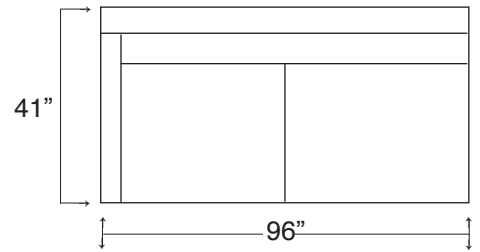

649 SCHEMATICS

649-00
OTTOMAN BUMPER
 DEPTH: 41"
 WIDTH: 41"
 HEIGHT: 18"

649-41
TUX CORNER
 DEPTH: 41"
 WIDTH: 41"
 HEIGHT: 32"

649
-63 LAF/RSA
-73 RAF/LSA
1 ARM SOFA 2/2
 DEPTH: 41"
 WIDTH: 96"
 HEIGHT: 32"

649-10
ARMLESS CHAIR
 DEPTH: 41"
 WIDTH: 41"
 HEIGHT: 32"

649-30
SOFA 2/2
 DEPTH: 41"
 WIDTH: 103"
 HEIGHT: 32"

649
LAF BUMPER CHAISE
RAF BUMPER CHAISE
BUMPER CHAISE
 DEPTH: 41"
 WIDTH: 97"
 HEIGHT: 32"

649
-23 LAF/RST -33 RAF/LST
TUX RETURN XX
3 CUSHION
 DEPTH: 41"
 WIDTH: 137"
 HEIGHT: 32"

649-53
ARMLESS SOFA 2/2
 DEPTH:
 WIDTH: 90"
 HEIGHT: 32"