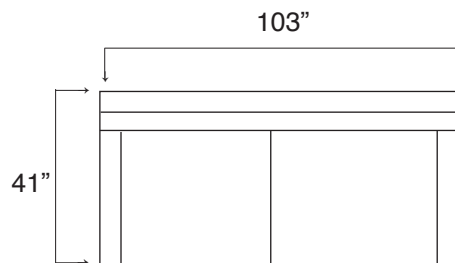

649 SCHEMATICS

649-00
OTTOMAN BUMPER
 DEPTH: 41"
 WIDTH: 41"
 HEIGHT: 18"

649-41
TUX CORNER
 DEPTH: 41"
 WIDTH: 41"
 HEIGHT: 32"

649
-63 LAF/RSA
-73 RAF/LSA
1 ARM SOFA 2/2
 DEPTH: 41"
 WIDTH: 96"
 HEIGHT: 32"

649-10
ARMLESS CHAIR
 DEPTH: 41"
 WIDTH: 41"
 HEIGHT: 32"

649-30
SOFA 2/2
 DEPTH: 41"
 WIDTH: 103"
 HEIGHT: 32"

649
LAF BUMPER CHAISE
RAF BUMPER CHAISE
BUMPER CHAISE
 DEPTH: 41"
 WIDTH: 97"
 HEIGHT: 32"

649
-23 LAF/RST -33 RAF/LST
TUX RETURN XX
3 CUSHION
 DEPTH: 41"
 WIDTH: 137"
 HEIGHT: 32"

649-53
ARMLESS SOFA 2/2
 DEPTH:
 WIDTH: 90"
 HEIGHT: 32"