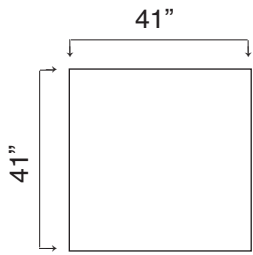

649 SCHEMATICS

649-00
OTTOMAN BUMPER
 DEPTH: 41"
 WIDTH: 41"
 HEIGHT: 18"

649-41
TUX CORNER
 DEPTH: 41"
 WIDTH: 41"
 HEIGHT: 32"

649
-63 LAF/RSA
-73 RAF/LSA
1 ARM SOFA 2/2
 DEPTH: 41"
 WIDTH: 96"
 HEIGHT: 32"

649-10
ARMLESS CHAIR
 DEPTH: 41"
 WIDTH: 41"
 HEIGHT: 32"

649-30
SOFA 2/2
 DEPTH: 41"
 WIDTH: 103"
 HEIGHT: 32"

649
LAF BUMPER CHAISE
RAF BUMPER CHAISE
BUMPER CHAISE
 DEPTH: 41"
 WIDTH: 97"
 HEIGHT: 32"

649
-23 LAF/RST -33 RAF/LST
TUX RETURN XX
3 CUSHION
 DEPTH: 41"
 WIDTH: 137"
 HEIGHT: 32"

649-53
ARMLESS SOFA 2/2
 DEPTH:
 WIDTH: 90"
 HEIGHT: 32"