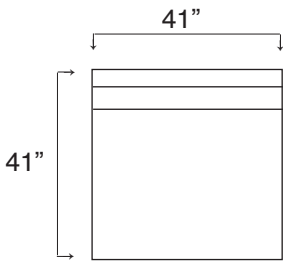

649 SCHEMATICS

649-00
OTTOMAN BUMPER
 DEPTH: 41"
 WIDTH: 41"
 HEIGHT: 18"

649-41
TUX CORNER
 DEPTH: 41"
 WIDTH: 41"
 HEIGHT: 32"

649
-63 LAF/RSA
-73 RAF/LSA
1 ARM SOFA 2/2
 DEPTH: 41"
 WIDTH: 96"
 HEIGHT: 32"

649-10
ARMLESS CHAIR
 DEPTH: 41"
 WIDTH: 41"
 HEIGHT: 32"

649-30
SOFA 2/2
 DEPTH: 41"
 WIDTH: 103"
 HEIGHT: 32"

649
LAF BUMPER CHAISE
RAF BUMPER CHAISE
BUMPER CHAISE
 DEPTH: 41"
 WIDTH: 97"
 HEIGHT: 32"

649
-23 LAF/RST -33 RAF/LST
TUX RETURN XX
3 CUSHION
 DEPTH: 41"
 WIDTH: 137"
 HEIGHT: 32"

649-53
ARMLESS SOFA 2/2
 DEPTH:
 WIDTH: 90"
 HEIGHT: 32"