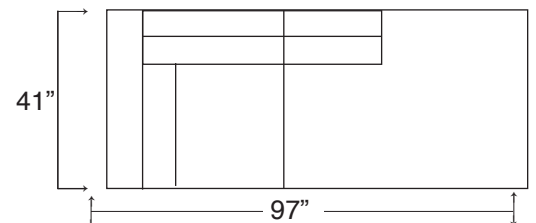

649 SCHEMATICS

649-00
OTTOMAN BUMPER
 DEPTH: 41"
 WIDTH: 41"
 HEIGHT: 18"

649-41
TUX CORNER
 DEPTH: 41"
 WIDTH: 41"
 HEIGHT: 32"

649
-63 LAF/RSA
-73 RAF/LSA
1 ARM SOFA 2/2
 DEPTH: 41"
 WIDTH: 96"
 HEIGHT: 32"

649-10
ARMLESS CHAIR
 DEPTH: 41"
 WIDTH: 41"
 HEIGHT: 32"

649-30
SOFA 2/2
 DEPTH: 41"
 WIDTH: 103"
 HEIGHT: 32"

649
LAF BUMPER CHAISE
RAF BUMPER CHAISE
BUMPER CHAISE
 DEPTH: 41"
 WIDTH: 97"
 HEIGHT: 32"

649
-23 LAF/RST -33 RAF/LST
TUX RETURN XX
3 CUSHION
 DEPTH: 41"
 WIDTH: 137"
 HEIGHT: 32"

649-53
ARMLESS SOFA 2/2
 DEPTH:
 WIDTH: 90"
 HEIGHT: 32"