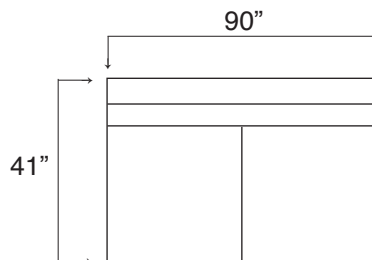

649 SCHEMATICS

649-00
OTTOMAN BUMPER
 DEPTH: 41"
 WIDTH: 41"
 HEIGHT: 18"

649-41
TUX CORNER
 DEPTH: 41"
 WIDTH: 41"
 HEIGHT: 32"

649
-63 LAF/RSA
-73 RAF/LSA
1 ARM SOFA 2/2
 DEPTH: 41"
 WIDTH: 96"
 HEIGHT: 32"

649-10
ARMLESS CHAIR
 DEPTH: 41"
 WIDTH: 41"
 HEIGHT: 32"

649-30
SOFA 2/2
 DEPTH: 41"
 WIDTH: 103"
 HEIGHT: 32"

649
LAF BUMPER CHAISE
RAF BUMPER CHAISE
BUMPER CHAISE
 DEPTH: 41"
 WIDTH: 97"
 HEIGHT: 32"

649
-23 LAF/RST -33 RAF/LST
TUX RETURN XX
3 CUSHION
 DEPTH: 41"
 WIDTH: 137"
 HEIGHT: 32"

649-53
ARMLESS SOFA 2/2
 DEPTH:
 WIDTH: 90"
 HEIGHT: 32"