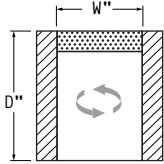

- Spring Construction: Sinuous
- Seat Cushion: Cloud 9
- Back Cushion: Blend Down
- Throw Pillows: See Schematics

OVERALL DIMENSIONS

BODY DETAILS

- Overall Width: 44"
- Overall Depth: 43"
- Overall Height: 40"
- Frame Height: 36"

- Head-to-Head
- One On, One Off

NAILHEAD LOCATION

- Body/Base

THROW PILLOWS (EACH)

- (1) LBP 14"x34" (Standard)
- Welting*
- Contrast Welting*
- Flange / Mitered / Trim COT*
- Center Button*

FABRIC PATTERN: _____

FABRIC COLOR: _____

CONTRAST WELT FABRIC PATTERN: _____

CONTRAST WELT FABRIC COLOR: _____

*Denotes Upcharge

AVAILABLE PIECES

(DRAWINGS NOT TO SCALE)

OTTOMANS/CHAIR

#11 - SWIVEL CHAIR
44"W x 43"D
Includes 1 - 14" x 34" Lumbar Pillow

#01 - STORAGE OTTOMAN
40"W x 27"D