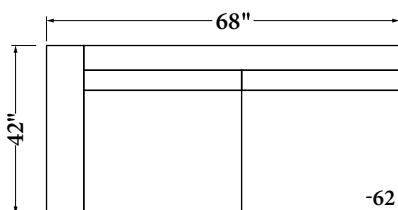

#62 LAF/RSA
2 CUSHION