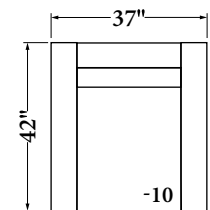

672 - LAF Recliner

Loveseat

Width: 66"
Depth: 42"
Height: 39"
Arm Width: 7"
Arm Height: 25.5"
Seat Height: 21"
Seat Depth: 21"
Leg Height: 3"

672 - Wedge

Width: 54"
Depth: 54"
Height: 39"
Seat Height: 21"
Seat Depth: 25"
Leg Height: 3"

672 - Sofa

Width: 104"
Depth: 42"
Height: 39"
Seat Height: 21"
Seat Depth: 21"
Arm Width: 9"
Arm Height: 26"
Leg Height: 3"

672 - Chair

Width: 37"
Depth: 41"
Height: 39"
Seat Height: 21"
Seat Depth: 20.5"
Arm Width: 6"
Arm Height: 26"
Leg Height: 3"

10 CHAIR

shown with 6in arm