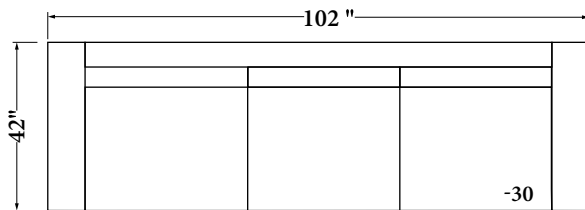

**672 - LAF Recliner**

**Loveseat**

Width: 66"  
 Depth: 42"  
 Height: 39"  
 Arm Width: 7"  
 Arm Height: 25.5"  
 Seat Height: 21"  
 Seat Depth: 21"  
 Leg Height: 3"

**672 - Wedge**

Width: 54"  
 Depth: 54"  
 Height: 39"  
 Seat Height: 21"  
 Seat Depth: 25"  
 Leg Height: 3"

**672 - Sofa**

Width: 104"  
 Depth: 42"  
 Height: 39"  
 Seat Height: 21"  
 Seat Depth: 21"  
 Arm Width: 9"  
 Arm Height: 26"  
 Leg Height: 3"

**672 - Chair**

Width: 37"  
 Depth: 41"  
 Height: 39"  
 Seat Height: 21"  
 Seat Depth: 20.5"  
 Arm Width: 6"  
 Arm Height: 26"  
 Leg Height: 3"