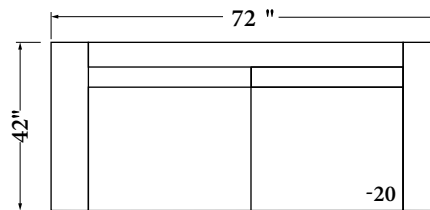

#20 LOVESEAT