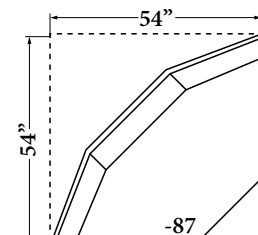

**672 - LAF Recliner**

**Loveseat**

Width: 66"  
 Depth: 42"  
 Height: 39"  
 Arm Width: 7"  
 Arm Height: 25.5"  
 Seat Height: 21"  
 Seat Depth: 21"  
 Leg Height: 3"

**672 - Wedge**

Width: 54"  
 Depth: 54"  
 Height: 39"  
 Seat Height: 21"  
 Seat Depth: 25"  
 Leg Height: 3"

**672 - Sofa**

Width: 104"  
 Depth: 42"  
 Height: 39"  
 Seat Height: 21"  
 Seat Depth: 21"  
 Arm Width: 9"  
 Arm Height: 26"  
 Leg Height: 3"

**672 - Chair**

Width: 37"  
 Depth: 41"  
 Height: 39"  
 Seat Height: 21"  
 Seat Depth: 20.5"  
 Arm Width: 6"  
 Arm Height: 26"  
 Leg Height: 3"

# 87 WEDGE CENTER

**\*shown with 6in arm\***