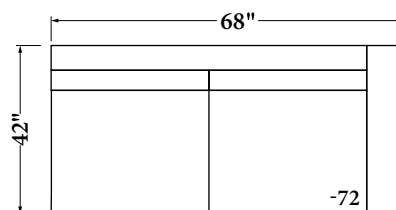

#72 RAF/LSA
2 CUSHION