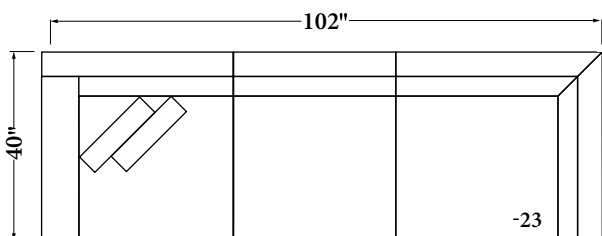

LAF Sectional

Width: 98"
Depth: 40"
Height: 35"
Arm Width: 10"
Arm Height: 22"
Seat Height: 19"
Seat Depth: 22"
Leg Height: 7"

RAF/Chaise

Width: 96"
Depth: 40"
Height: 35"
Seat Height: 19"
Seat Depth: 22"
Leg Height: 7"

#63 LAF/RSA
3 CUSHION

#73 RAF/LSA
3 CUSHION

#62 LAF/RSA
2 CUSHION

#72 RAF/LSA
2 CUSHION

34 RAF/LST
3 SEATS

TUX CORNER

74 LAF/RSA
CHAISE

64 RAF/LSA
CHAISE