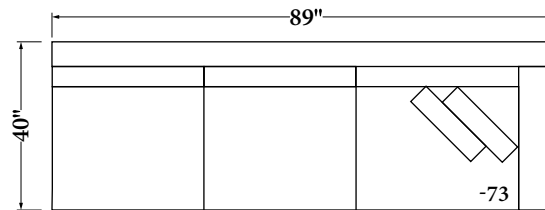

#73 RAF/LSA
3 CUSHION