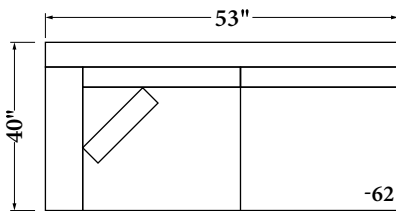

#63 LAF/RSA
3 CUSHION

#62 LAF/RSA
2 CUSHION