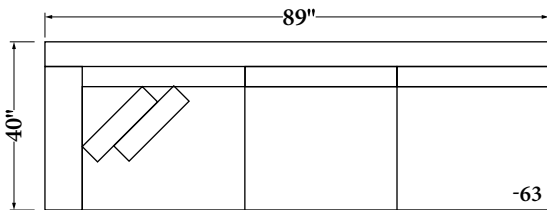

LAF Sectional

Width: 98"
Depth: 40"
Height: 35"
Arm Width: 10"
Arm Height: 22"
Seat Height: 19"
Seat Depth: 22"
Leg Height: 7"

RAF/Chaise

Width: 96"
Depth: 40"
Height: 35"
Seat Height: 19"
Seat Depth: 22"
Leg Height: 7"