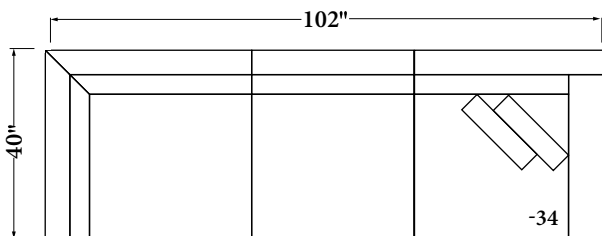

LAF Sectional

Width: 98"
Depth: 40"
Height: 35"
Arm Width: 10"
Arm Height: 22"
Seat Height: 19"
Seat Depth: 22"
Leg Height: 7"

RAF/Chaise

Width: 96"
Depth: 40"
Height: 35"
Seat Height: 19"
Seat Depth: 22"
Leg Height: 7"

#63 LAF/RSA
3 CUSHION

#73 RAF/LSA
3 CUSHION

#62 LAF/RSA
2 CUSHION

#72 RAF/LSA
2 CUSHION

34 RAF/LST
3 SEATS

TUX CORNER

74 LAF/RSA
CHAISE

64 RAF/LSA
CHAISE