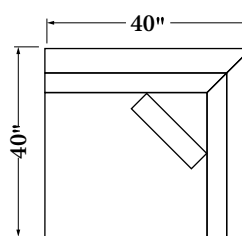

LAF Sectional

Width: 98"
Depth: 40"
Height: 35"
Arm Width: 10"
Arm Height: 22"
Seat Height: 19"
Seat Depth: 22"
Leg Height: 7"

RAF/Chaise

Width: 96"
Depth: 40"
Height: 35"
Seat Height: 19"
Seat Depth: 22"
Leg Height: 7"

TUX CORNER