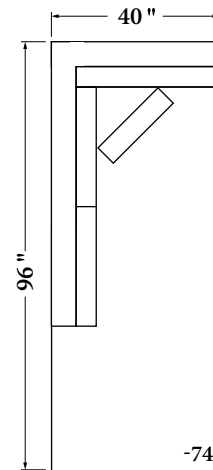

LAF Sectional

Width: 98"
Depth: 40"
Height: 35"
Arm Width: 10"
Arm Height: 22"
Seat Height: 19"
Seat Depth: 22"
Leg Height: 7"

RAF/Chaise

Width: 96"
Depth: 40"
Height: 35"
Seat Height: 19"
Seat Depth: 22"
Leg Height: 7"

#63 LAF/RSA
3 CUSHION

#73 RAF/LSA
3 CUSHION

#62 LAF/RSA
2 CUSHION

#72 RAF/LSA
2 CUSHION

34 RAF/LST
3 SEATS

TUX CORNER

74 LAF/RSA
CHAISE

64 RAF/LSA
CHAISE