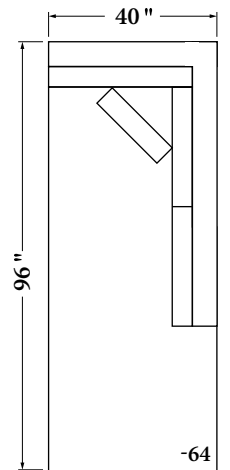

LAF Sectional

Width: 98"
Depth: 40"
Height: 35"
Arm Width: 10"
Arm Height: 22"
Seat Height: 19"
Seat Depth: 22"
Leg Height: 7"

RAF/Chaise

Width: 96"
Depth: 40"
Height: 35"
Seat Height: 19"
Seat Depth: 22"
Leg Height: 7"

#63 LAF/RSA
3 CUSHION

#73 RAF/LSA
3 CUSHION

#62 LAF/RSA
2 CUSHION

#72 RAF/LSA
2 CUSHION

34 RAF/LST
3 SEATS

TUX CORNER

74 LAF/RSA
CHAISE

64 RAF/LSA
CHAISE