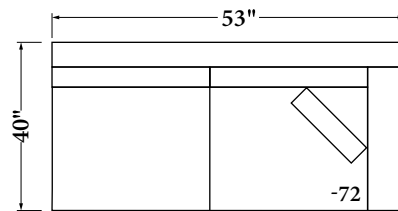

#73 RAF/LSA
3 CUSHION

#72 RAF/LSA
2 CUSHION