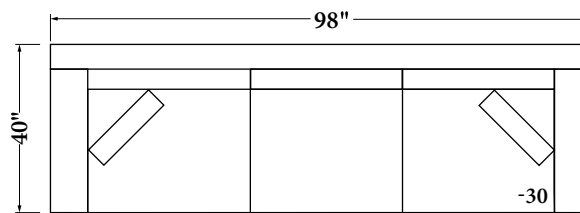

LAF Sectional

Width: 98"
Depth: 40"
Height: 35"
Arm Width: 10"
Arm Height: 22"
Seat Height: 19"
Seat Depth: 22"
Leg Height: 7"

RAF/Chaise

Width: 96"
Depth: 40"
Height: 35"
Seat Height: 19"
Seat Depth: 22"
Leg Height: 7"

#30 SOFA