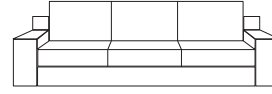

STYLE

- #10 - 23" Chair + Arms
- Swivel Base (Upcharge)

- #20 - 54" Loveseat + Arms

- #22 - 60" Small Sofa + Arms

- # 30 - 81" Sofa + Arms

- Sectional

OVERALL DEPTH

- 36" (20" Seat Depth)
- 38" (22" Seat Depth)
- 40" (24" Seat Depth)

OVERALL HEIGHT

- 34"
- 36"
- 38"

ARM OPTIONS

- 4" Track Arm 24"H

- 6" Track Arm 24"H

- 9" Track Arm 24"H

- 6" Split Track* 26"H

- 8" Sock Arm 26"H