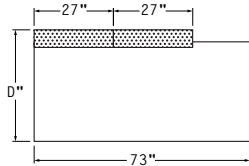

☐ #67

LEFT BUMPER
73"