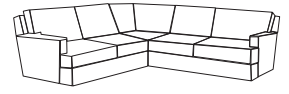

STYLE

- #10 - 23" Chair + Arms
- Swivel Base (Upcharge)

- #20 - 54" Loveseat + Arms

- #22 - 60" Small Sofa + Arms

- # 30 - 81" Sofa + Arms

- Sectional

OVERALL DEPTH

- 36" (20" Seat Depth)
- 38" (22" Seat Depth)
- 40" (24" Seat Depth)

OVERALL HEIGHT

- 34"
- 36"
- 38"

ARM OPTIONS

- 4" Track Arm 24"H

- 6" Track Arm 24"H

- 9" Track Arm 24"H

- 6" Split Track* 26"H

- 8" Sock Arm 26"H