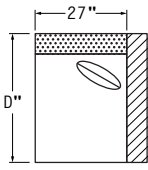

FABRIC

Pattern: _____
 Color: _____

LOCATION

- Arm
 Body
 Seat/back cushion

FABRIC

Pattern: _____
 Color: _____

SECTIONAL PIECES

KEY:  ARMS  BACK  THROW PILLOW

SOFAS/CHAIR

#10
CHAIR
23" + ARMS

#00
OTTOMAN
34"

#20
54" LOVESEAT
54" + ARMS

#22
60" SMALL SOFA
60" + ARMS

#30
81" SOFA
81" + ARMS

RIGHT ARM

#71
RIGHT ARM FACING/
LEFT SIDE ARMLESS
27" + ARM

#72
RIGHT ARM FACING/
LEFT SIDE ARMLESS
54" + ARM

#73
RIGHT ARM FACING/
LEFT SIDE ARMLESS
81" + ARM

#94
RIGHT ARM FACING/
LEFT SIDE ARMLESS
108" + ARM

LEFT ARM

#61
LEFT ARM FACING/
RIGHT SIDE ARMLESS
27" + ARM