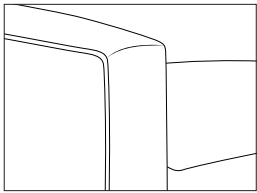

STYLE

- #10 - 23" Chair + Arms
- Swivel Base (Upcharge)

- #20 - 54" Loveseat + Arms

- #22 - 60" Small Sofa + Arms

- # 30 - 81" Sofa + Arms

- Sectional

OVERALL DEPTH

- 36" (20" Seat Depth)
- 38" (22" Seat Depth)
- 40" (24" Seat Depth)

OVERALL HEIGHT

- 34"
- 36"
- 38"

ARM OPTIONS

- 4" Track Arm 24"H

- 6" Track Arm 24"H

- 9" Track Arm 24"H

- 6" Split Track* 26"H

- 8" Sock Arm 26"H