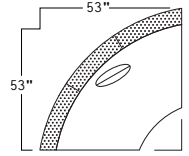

#24
LEFT ARM FACING/
RIGHT SIDE CORNER
116"/118"/120" + ARM

Images are not to scale.

SECTIONAL PIECES

CHAISE/LEFT ARM

#74

**LEFT ARM FACING/
RIGHT SIDE ARMLESS**
27" + ARM

#76

**LEFT ARM FACING/
RIGHT SIDE ARMLESS**
40" + ARM

CHAISE/RIGHT ARM

#64

**RIGHT ARM FACING/
LEFT SIDE ARMLESS**
27" + ARM

#66

**RIGHT ARM FACING/
LEFT SIDE ARMLESS**
40" + ARM

CORNERS

#41
CORNER
36" / 38" / 40"

#87
WEDGE CORNER
53"