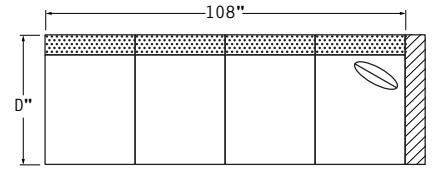

FABRIC

Pattern: _____
 Color: _____

LOCATION

- Arm
 Body
 Seat/back cushion

FABRIC

Pattern: _____
 Color: _____

SECTIONAL PIECES

KEY:  ARMS  BACK  THROW PILLOW

SOFAS/CHAIR

#10
CHAIR
23" + ARMS

#00
OTTOMAN
34"

#20
54" LOVESEAT
54" + ARMS

#22
60" SMALL SOFA
60" + ARMS

#30
81" SOFA
81" + ARMS

RIGHT ARM

#71
RIGHT ARM FACING/
LEFT SIDE ARMLESS
27" + ARM

#72
RIGHT ARM FACING/
LEFT SIDE ARMLESS
54" + ARM

#73
RIGHT ARM FACING/
LEFT SIDE ARMLESS
81" + ARM

#94
RIGHT ARM FACING/
LEFT SIDE ARMLESS
108" + ARM

LEFT ARM

#61
LEFT ARM FACING/
RIGHT SIDE ARMLESS
27" + ARM