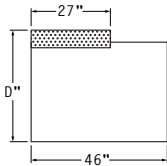

☐ #65

LEFT BUMPER
46"