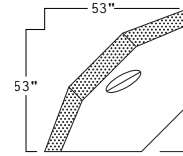

#24
LEFT ARM FACING/
RIGHT SIDE CORNER
116"/118"/120" + ARM

Images are not to scale.

SECTIONAL PIECES

CHAISE/LEFT ARM

#74

**LEFT ARM FACING/
RIGHT SIDE ARMLESS**
27" + ARM

#76

**LEFT ARM FACING/
RIGHT SIDE ARMLESS**
40" + ARM

CHAISE/RIGHT ARM

#64

**RIGHT ARM FACING/
LEFT SIDE ARMLESS**
27" + ARM

#66

**RIGHT ARM FACING/
LEFT SIDE ARMLESS**
40" + ARM

CORNERS

#41
CORNER
36" / 38" / 40"

#87
WEDGE CORNER
53"