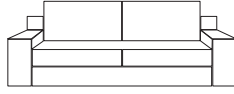

STYLE

- #10 - 23" Chair + Arms
- Swivel Base (Upcharge)

- #20 - 54" Loveseat + Arms

- #22 - 60" Small Sofa + Arms

- # 30 - 81" Sofa + Arms

- Sectional

OVERALL DEPTH

- 36" (20" Seat Depth)
- 38" (22" Seat Depth)
- 40" (24" Seat Depth)

OVERALL HEIGHT

- 34"
- 36"
- 38"

ARM OPTIONS

- 4" Track Arm 24"H

- 6" Track Arm 24"H

- 9" Track Arm 24"H

- 6" Split Track* 26"H

- 8" Sock Arm 26"H