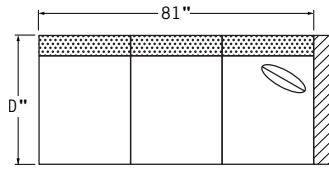

SOFAS/CHAIR

#10
CHAIR
23" + ARMS

#00
OTTOMAN
34"

#20
54" LOVESEAT
54" + ARMS

#22
60" SMALL SOFA
60" + ARMS

#30
81" SOFA
81" + ARMS

RIGHT ARM

#71
RIGHT ARM FACING/
LEFT SIDE ARMLESS
27" + ARM

#72
RIGHT ARM FACING/
LEFT SIDE ARMLESS
54" + ARM

#73
RIGHT ARM FACING/
LEFT SIDE ARMLESS
81" + ARM

#94
RIGHT ARM FACING/
LEFT SIDE ARMLESS
108" + ARM

LEFT ARM

#61
LEFT ARM FACING/
RIGHT SIDE ARMLESS
27" + ARM