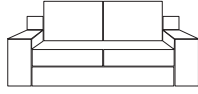

STYLE

- #10 - 23" Chair + Arms
- Swivel Base (Upcharge)

- #20 - 54" Loveseat + Arms

- #22 - 60" Small Sofa + Arms

- # 30 - 81" Sofa + Arms

- Sectional

OVERALL DEPTH

- 36" (20" Seat Depth)
- 38" (22" Seat Depth)
- 40" (24" Seat Depth)

OVERALL HEIGHT

- 34"
- 36"
- 38"

ARM OPTIONS

- 4" Track Arm 24"H

- 6" Track Arm 24"H

- 9" Track Arm 24"H

- 6" Split Track* 26"H

- 8" Sock Arm 26"H