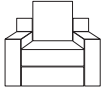

STYLE

- #10 - 23" Chair + Arms
- Swivel Base (Upcharge)

- #20 - 54" Loveseat + Arms

- #22 - 60" Small Sofa + Arms

- # 30 - 81" Sofa + Arms

- Sectional

OVERALL DEPTH

- 36" (20" Seat Depth)
- 38" (22" Seat Depth)
- 40" (24" Seat Depth)

OVERALL HEIGHT

- 34"
- 36"
- 38"

ARM OPTIONS

- 4" Track Arm 24"H

- 6" Track Arm 24"H

- 9" Track Arm 24"H

- 6" Split Track* 26"H

- 8" Sock Arm 26"H