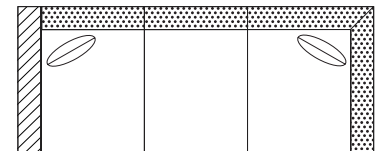

OVERALL DIMENSIONS

BODY DETAILS

Overall Width: 30"
 Overall Depth: 30"
 Overall Height: 18"

LEG DETAILS

Base Height: 5"

WOOD FINISH (Standard)

- Cream
- Milk
- Cloud
- Natural
- Sandalwood
- Caramel
- French Walnut
- Old Oak
- Umber
- Driftwood
- Shadow
- Black Walnut

#73 - RIGHT ARM FACING/
LEFT SIDE ARMLESS
82.5"W x 39"D
Includes 1 - 20" x 20" throw pillow

LEFT ARM

#62 - LEFT ARM FACING/
RIGHT SIDE ARMLESS
57.5"W x 39"D
Includes 1 - 20" x 20" throw pillow

#63 - LEFT ARM FACING/
RIGHT SIDE ARMLESS
82.5"W x 39"D
Includes 1 - 20" x 20" throw pillow

ARMLESS

#82 - 2-CUSHION
ARMLESS
50"W x 39"D

#53 - 3-CUSHION
ARMLESS
75"W x 39"D

CORNER/RIGHT ARM

#33 - RIGHT ARM FACING/
LEFT SIDE CORNER
96.5"W x 39"D
Includes 2 - 20" x 20" throw pillows

CORNER/LEFT ARM

#23 - LEFT ARM FACING/
RIGHT SIDE CORNER
96.5"W x 39"D
Includes 2 - 20" x 20" throw pillows