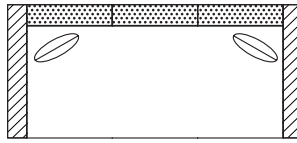

**OVERALL DIMENSIONS**

**BODY DETAILS**

- Overall Depth: 36"
- Overall Height: 36"
- Frame Height: 28"

**SEAT DETAILS**

- Seat Height: 18"
- Seat Depth: 22"

**ARM/LEG DETAILS**

- Arm Width: 8"
- Arm Height: 28"
- Wood Base Height: 5"

FABRIC PATTERN: \_\_\_\_\_

FABRIC COLOR: \_\_\_\_\_

\*Denotes Upcharge

AVAILABLE PIECES

(DRAWINGS NOT TO SCALE)

SOFA

#40 - GRAND SOFA  
97"W x 36"D  
Includes 2 - 20" x 20" throw pillows

RIGHT ARM

#72 - RIGHT ARM FACING/  
LEFT SIDE ARMLESS  
58"W x 36"D  
Includes 2 - 20" x 20" throw pillows

#73 - RIGHT ARM FACING/  
LEFT SIDE ARMLESS  
83"W x 36"D  
Includes 2 - 20" x 20" throw pillows

LEFT ARM