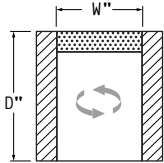

OVERALL DIMENSIONS

BODY DETAILS

- Overall Width: 43"
- Overall Depth: 43"
- Overall Height: 35"
- Frame Height: 30"

SEAT DETAILS

- Seat Height: 17"
- Seat Depth: 23"

ARM/LEG DETAILS

- Arm Width: 3"
- Arm Height: 23.5"
- Leg Height: 3" Base

NAILHEAD SPACING

- Head-to-Head
- One On, One Off

NAILHEAD LOCATION

- Arms-Front Panel
- Body/Base

WOOD FINISH (Premium)*

- Linen
- Pearl
- Sand
- Ash
- Putty
- Slate
- Shale
- Cavalier
- Rustic Gray
- Regent
- Zebra
- Black Lacquer

WELTING

- 1/4" Body Self-Welt
- 1/4" Body Contrast Welt

FABRIC PATTERN: _____

FABRIC COLOR: _____

CONTRAST WELT FABRIC PATTERN: _____

CONTRAST WELT FABRIC COLOR: _____

*Denotes Upcharge

AVAILABLE PIECES

(DRAWINGS NOT TO SCALE)

OTTOMANS/CHAIR

#11 - SWIVEL CHAIR
43"W x 43"D
Includes 1 - 24" x 24" and 1 - 20" x 20"
throw pillows

#00 - OTTOMAN
49"W x 29"D