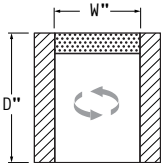

OVERALL DIMENSIONS

BODY DETAILS

- Overall Width: 30"
- Overall Depth: 32"
- Overall Height: 36"
- Frame Height: 28"

SEAT DETAILS

- Seat Height: 18"
- Seat Depth: 21"

ARM/LEG DETAILS

- Arm Width: 1.5"
- Arm Height: 24.5"
- Leg Height: 2"

CONTRAST WELT FABRIC PATTERN: _____

CONTRAST WELT FABRIC COLOR: _____

*Denotes Upcharge

AVAILABLE PIECES

(DRAWINGS NOT TO SCALE)

CHAIRS

#11 - SWIVEL CHAIR
30"W x 32"D