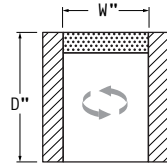

**OVERALL DIMENSIONS**

**BODY DETAILS**

- Overall Width: 30"
- Overall Depth: 33"
- Overall Height: 34"

**SEAT DETAILS**

- Seat Height: 19"
- Seat Depth: 18"

**ARM/LEG DETAILS**

- Arm Width: 4"
- Arm Height: 24.5"

**BACK CUSHION FILL**

- Blend Down (Standard)
- Regalaire\*
- Down Supreme\*
- Trillium\*

**NAILHEAD SPACING**

- Head-to-Head
- One On, One Off

**NAILHEAD LOCATION**

- Arms-Front Panel
- Body/Base

**THROW PILLOWS (EACH)\***

- Welting
- Contrast Welting
- Flange / Mitered / Trim COT
- Center Button

**METAL VENEER**

- Brushed Aluminum
- Brushed Brass
- Brushed Bronze
- Brushed Stainless

\*Denotes Upcharge

AVAILABLE PIECES

(DRAWINGS NOT TO SCALE)

CHAIR

- #11 - SWIVEL CHAIR  
30"W x 33"D  
Includes 1 - 19" x 21" throw pillow