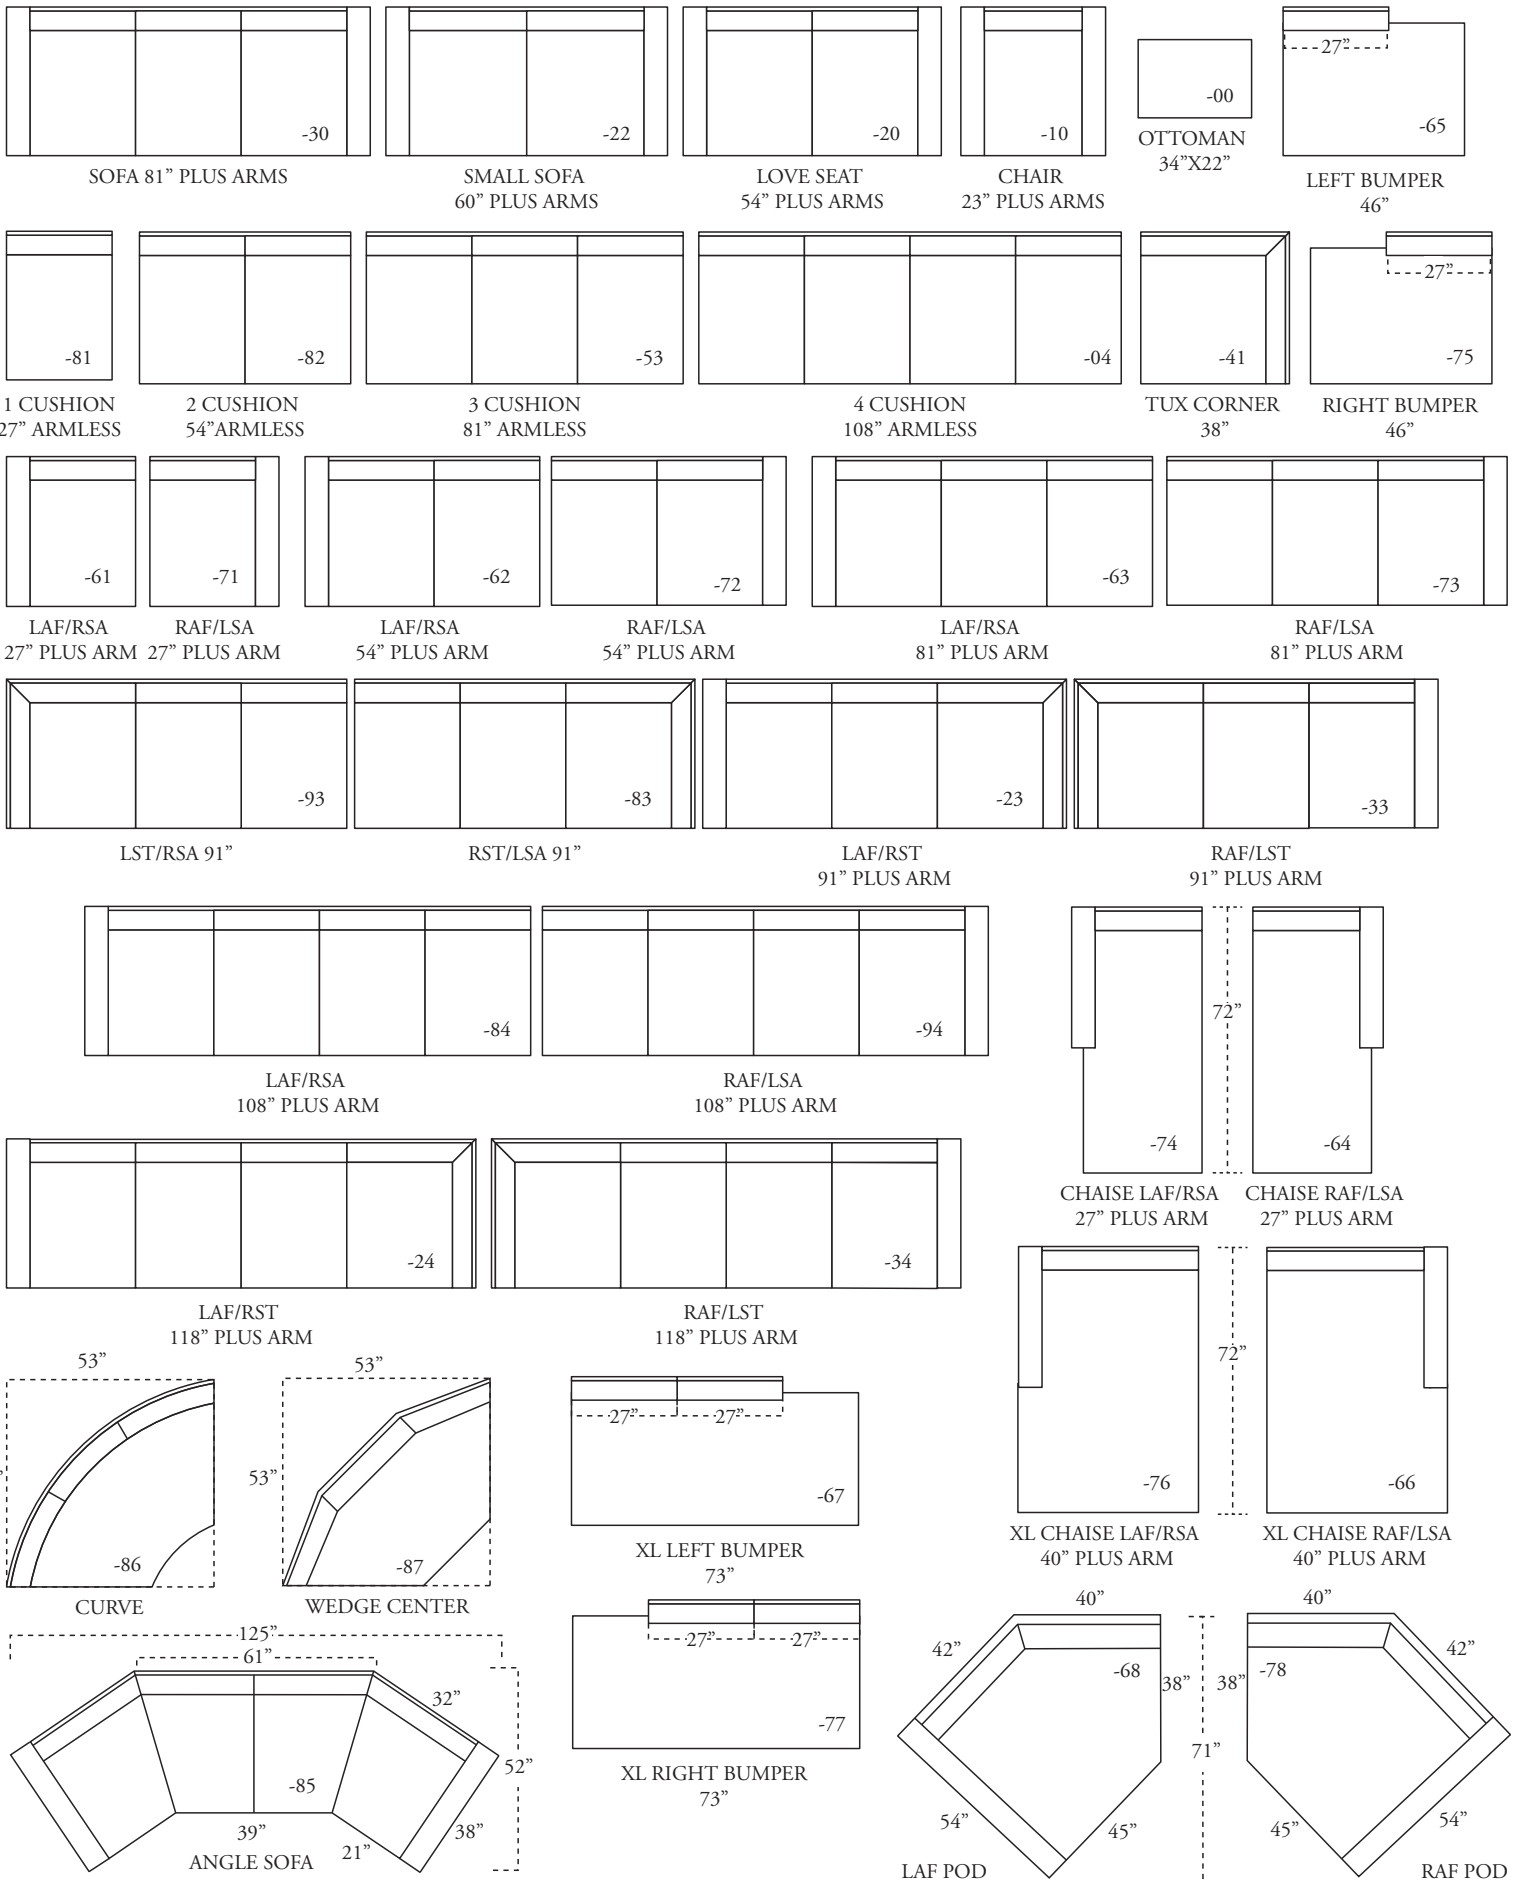

ALTERNATIVES

* Alternatives is completely customizable. For more info, please see the Alternatives tab near the back of the catalogue.

* See schematic on next page.

3600, 3800, and 4000 - Alternatives - Sectional

(3600: 36 inch depth, 3800: 38 inch depth, 4000: 40 inch depth)

BURTON JAMES

Schematic of Alternatives - Sectional

BURTON JAMES