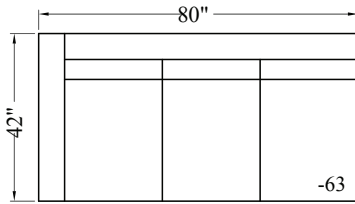

MPY27 Banner - Sectional

Depth: 42"
 Height: 39"
 Arm Width: 9"
 Arm Height: 27"
 Leg Height: 3"
 Seat Depth: 32"
 Seat Height: 20"
 LAF/RST Width: 97"
 RAF/LSA Width: 80"

10 CHAIR

30 SOFA

62 LAF/RSA
2 SEATS

72 RAF/LSA
2 SEATS

63 LAF/RSA
3 SEATS

73 RAF/LSA
3 SEATS

86 CURVE

74 LAF/RSA
CHAISE

23 LAF/RST
3 SEATS

33 RAF/LST
3 SEATS

64 RAF/LSA
CHAISE