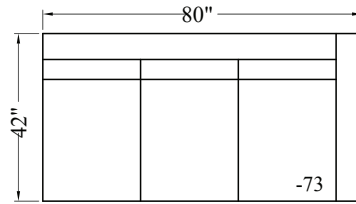

MPY27 Banner - Sectional

Depth: 42"
 Height: 39"
 Arm Width: 9"
 Arm Height: 27"
 Leg Height: 3"
 Seat Depth: 32"
 Seat Height: 20"
 LAF/RST Width: 97"
 RAF/LSA Width: 80"

10 CHAIR

30 SOFA

62 LAF/RSA
2 SEATS

72 RAF/LSA
2 SEATS

63 LAF/RSA
3 SEATS

73 RAF/LSA
3 SEATS

86 CURVE

74 LAF/RSA
CHAISE

23 LAF/RST
3 SEATS

33 RAF/LST
3 SEATS

64 RAF/LSA
CHAISE