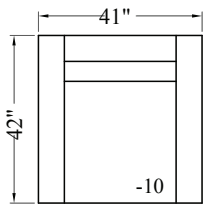

MPY27 Banner - Sectional

Depth: 42"
 Height: 39"
 Arm Width: 9"
 Arm Height: 27"
 Leg Height: 3"
 Seat Depth: 32"
 Seat Height: 20"
 LAF/RST Width: 97"
 RAF/LSA Width: 80"

10 CHAIR

30 SOFA

62 LAF/RSA
2 SEATS

72 RAF/LSA
2 SEATS

63 LAF/RSA
3 SEATS

73 RAF/LSA
3 SEATS

86 CURVE

74 LAF/RSA
CHAISE

23 LAF/RST
3 SEATS

33 RAF/LST
3 SEATS

64 RAF/LSA
CHAISE