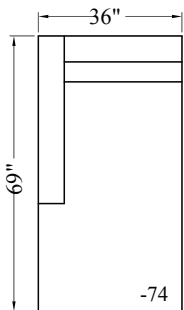

MPY27 Banner - Sectional

Depth: 42"
 Height: 39"
 Arm Width: 9"
 Arm Height: 27"
 Leg Height: 3"
 Seat Depth: 32"
 Seat Height: 20"
 LAF/RST Width: 97"
 RAF/LSA Width: 80"

10 CHAIR

30 SOFA

62 LAF/RSA
2 SEATS

72 RAF/LSA
2 SEATS

63 LAF/RSA
3 SEATS

73 RAF/LSA
3 SEATS

86 CURVE

74 LAF/RSA
CHAISE

23 LAF/RST
3 SEATS

33 RAF/LST
3 SEATS

64 RAF/LSA
CHAISE