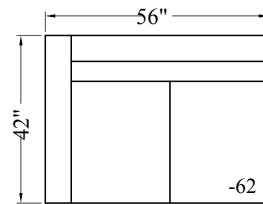

MPY27 Banner - Sectional

Depth: 42"
 Height: 39"
 Arm Width: 9"
 Arm Height: 27"
 Leg Height: 3"
 Seat Depth: 32"
 Seat Height: 20"
 LAF/RST Width: 97"
 RAF/LSA Width: 80"

10 CHAIR

30 SOFA

62 LAF/RSA
2 SEATS

72 RAF/LSA
2 SEATS

63 LAF/RSA
3 SEATS

73 RAF/LSA
3 SEATS

86 CURVE

74 LAF/RSA
CHAISE

23 LAF/RST
3 SEATS

33 RAF/LST
3 SEATS

64 RAF/LSA
CHAISE