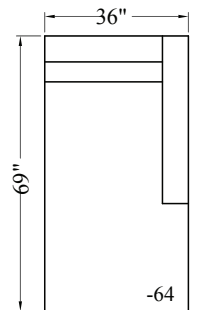

MPY27 Banner - Sectional

Depth: 42"
 Height: 39"
 Arm Width: 9"
 Arm Height: 27"
 Leg Height: 3"
 Seat Depth: 32"
 Seat Height: 20"
 LAF/RST Width: 97"
 RAF/LSA Width: 80"

10 CHAIR

30 SOFA

62 LAF/RSA
2 SEATS

72 RAF/LSA
2 SEATS

63 LAF/RSA
3 SEATS

73 RAF/LSA
3 SEATS

86 CURVE

74 LAF/RSA
CHAISE

23 LAF/RST
3 SEATS

33 RAF/LST
3 SEATS

64 RAF/LSA
CHAISE