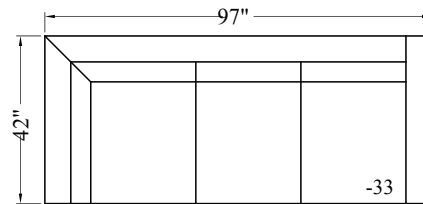

MPY27 Banner - Sectional

Depth: 42"
 Height: 39"
 Arm Width: 9"
 Arm Height: 27"
 Leg Height: 3"
 Seat Depth: 32"
 Seat Height: 20"
 LAF/RST Width: 97"
 RAF/LSA Width: 80"

10 CHAIR

30 SOFA

62 LAF/RSA
2 SEATS

72 RAF/LSA
2 SEATS

63 LAF/RSA
3 SEATS

73 RAF/LSA
3 SEATS

86 CURVE

74 LAF/RSA
CHAISE

23 LAF/RST
3 SEATS

33 RAF/LST
3 SEATS

64 RAF/LSA
CHAISE