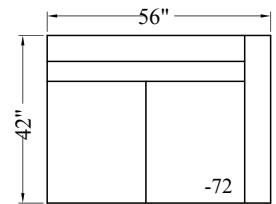

MPY27 Banner - Sectional

Depth: 42"
 Height: 39"
 Arm Width: 9"
 Arm Height: 27"
 Leg Height: 3"
 Seat Depth: 32"
 Seat Height: 20"
 LAF/RST Width: 97"
 RAF/LSA Width: 80"

10 CHAIR

30 SOFA

62 LAF/RSA
2 SEATS

72 RAF/LSA
2 SEATS

63 LAF/RSA
3 SEATS

73 RAF/LSA
3 SEATS

86 CURVE

74 LAF/RSA
CHAISE

23 LAF/RST
3 SEATS

33 RAF/LST
3 SEATS

64 RAF/LSA
CHAISE