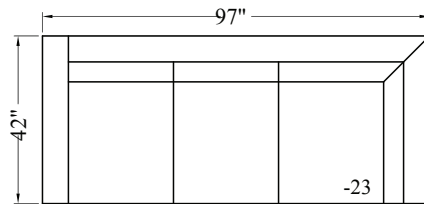

MPY27 Banner - Sectional

Depth: 42"
 Height: 39"
 Arm Width: 9"
 Arm Height: 27"
 Leg Height: 3"
 Seat Depth: 32"
 Seat Height: 20"
 LAF/RST Width: 97"
 RAF/LSA Width: 80"

10 CHAIR

30 SOFA

62 LAF/RSA
2 SEATS

72 RAF/LSA
2 SEATS

63 LAF/RSA
3 SEATS

73 RAF/LSA
3 SEATS

86 CURVE

74 LAF/RSA
CHAISE

23 LAF/RST
3 SEATS

33 RAF/LST
3 SEATS

64 RAF/LSA
CHAISE