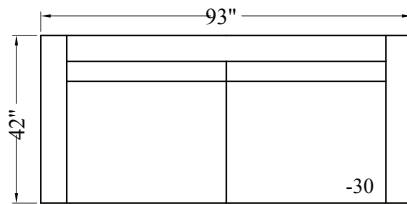

MPY27 Banner - Sectional

Depth: 42"
 Height: 39"
 Arm Width: 9"
 Arm Height: 27"
 Leg Height: 3"
 Seat Depth: 32"
 Seat Height: 20"
 LAF/RST Width: 97"
 RAF/LSA Width: 80"

10 CHAIR

30 SOFA

62 LAF/RSA
2 SEATS

72 RAF/LSA
2 SEATS

63 LAF/RSA
3 SEATS

73 RAF/LSA
3 SEATS

86 CURVE

74 LAF/RSA
CHAISE

23 LAF/RST
3 SEATS

33 RAF/LST
3 SEATS

64 RAF/LSA
CHAISE