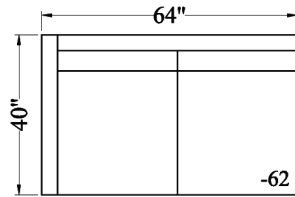

JC102 Cleo - Sectional

Depth: 40"
 Height: 37"
 Arm Width: 4"
 Leg Height: 2.5"
 Seat Depth: 23"
 Seat Height: 18"
 LAF/RST Width: 104"
 RAF/LSA Width: 64"

30 SOFA

62 LAF/RSA

72 RAF/LSA

**# 23 LAF/RST
SOFA**