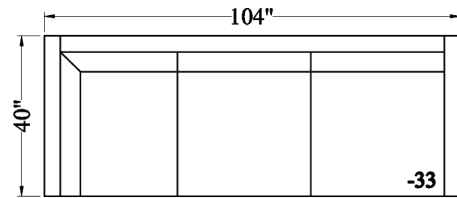

JC102 Cleo - Sectional

Depth: 40"
 Height: 37"
 Arm Width: 4"
 Leg Height: 2.5"
 Seat Depth: 23"
 Seat Height: 18"
 LAF/RST Width: 104"
 RAF/LSA Width: 64"

30 SOFA

62 LAF/RSA

72 RAF/LSA

**# 23 LAF/RST
SOFA**