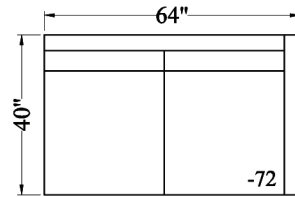

JC102 Cleo - Sectional

Depth: 40"
 Height: 37"
 Arm Width: 4"
 Leg Height: 2.5"
 Seat Depth: 23"
 Seat Height: 18"
 LAF/RST Width: 104"
 RAF/LSA Width: 64"

30 SOFA

62 LAF/RSA

72 RAF/LSA

**# 23 LAF/RST
SOFA**