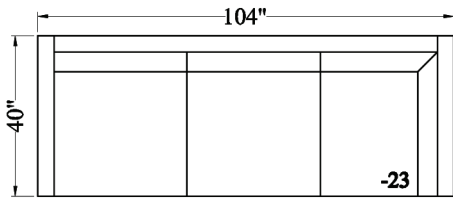

JC102 Cleo - Sectional

Depth: 40"
 Height: 37"
 Arm Width: 4"
 Leg Height: 2.5"
 Seat Depth: 23"
 Seat Height: 18"
 LAF/RST Width: 104"
 RAF/LSA Width: 64"

30 SOFA

62 LAF/RSA

72 RAF/LSA

**# 23 LAF/RST
SOFA**