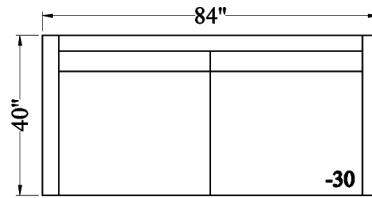

JC102 Cleo - Sectional

Depth: 40"
 Height: 37"
 Arm Width: 4"
 Leg Height: 2.5"
 Seat Depth: 23"
 Seat Height: 18"
 LAF/RST Width: 104"
 RAF/LSA Width: 64"

30 SOFA

62 LAF/RSA

72 RAF/LSA

**# 23 LAF/RST
SOFA**