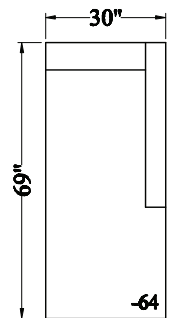

74 RAF/LSA
CHAISE