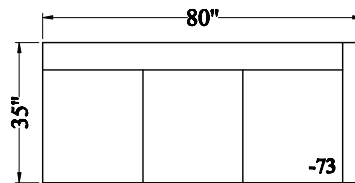

73 RAF/LSA