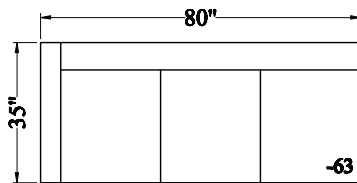

63 LAF/RSA