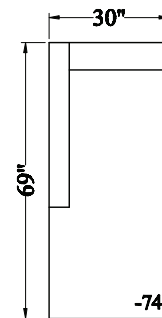

74 LAF/RSA
CHAISE