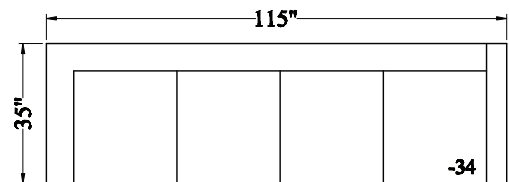

34 RAF/LST
4 SEATS

BURTON JAMES