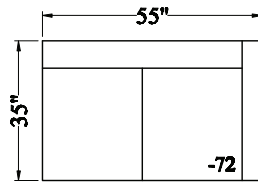

72 RAF/LSA