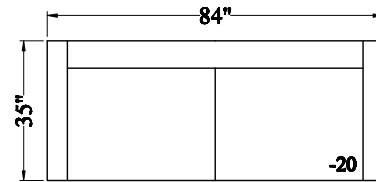

20 LOVESEAT