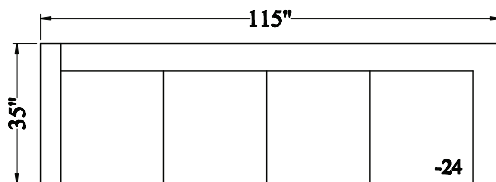

24 LAF/RST
4 SEATS