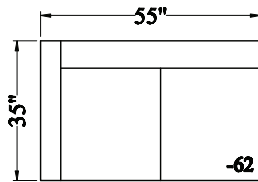

**GFR25 Sierra - Sectional**

Depth: 35"  
 Height: 33"  
 Arm Width: 5"  
 Arm Height: 33"  
 Seat Depth: 23"  
 Seat Height: 19"  
 RAF/LST Width: 115"  
 RAF/LSA Width: 80"  
 Wood Base: 5"