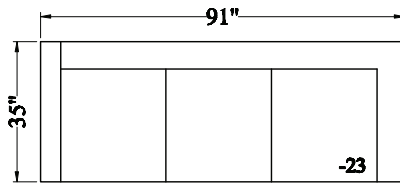

23 LAF/RST
3 SEATS