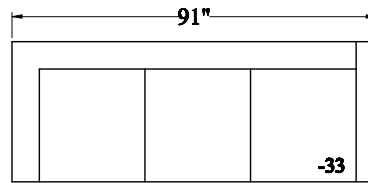

33 RAF/LST
3 SEATS