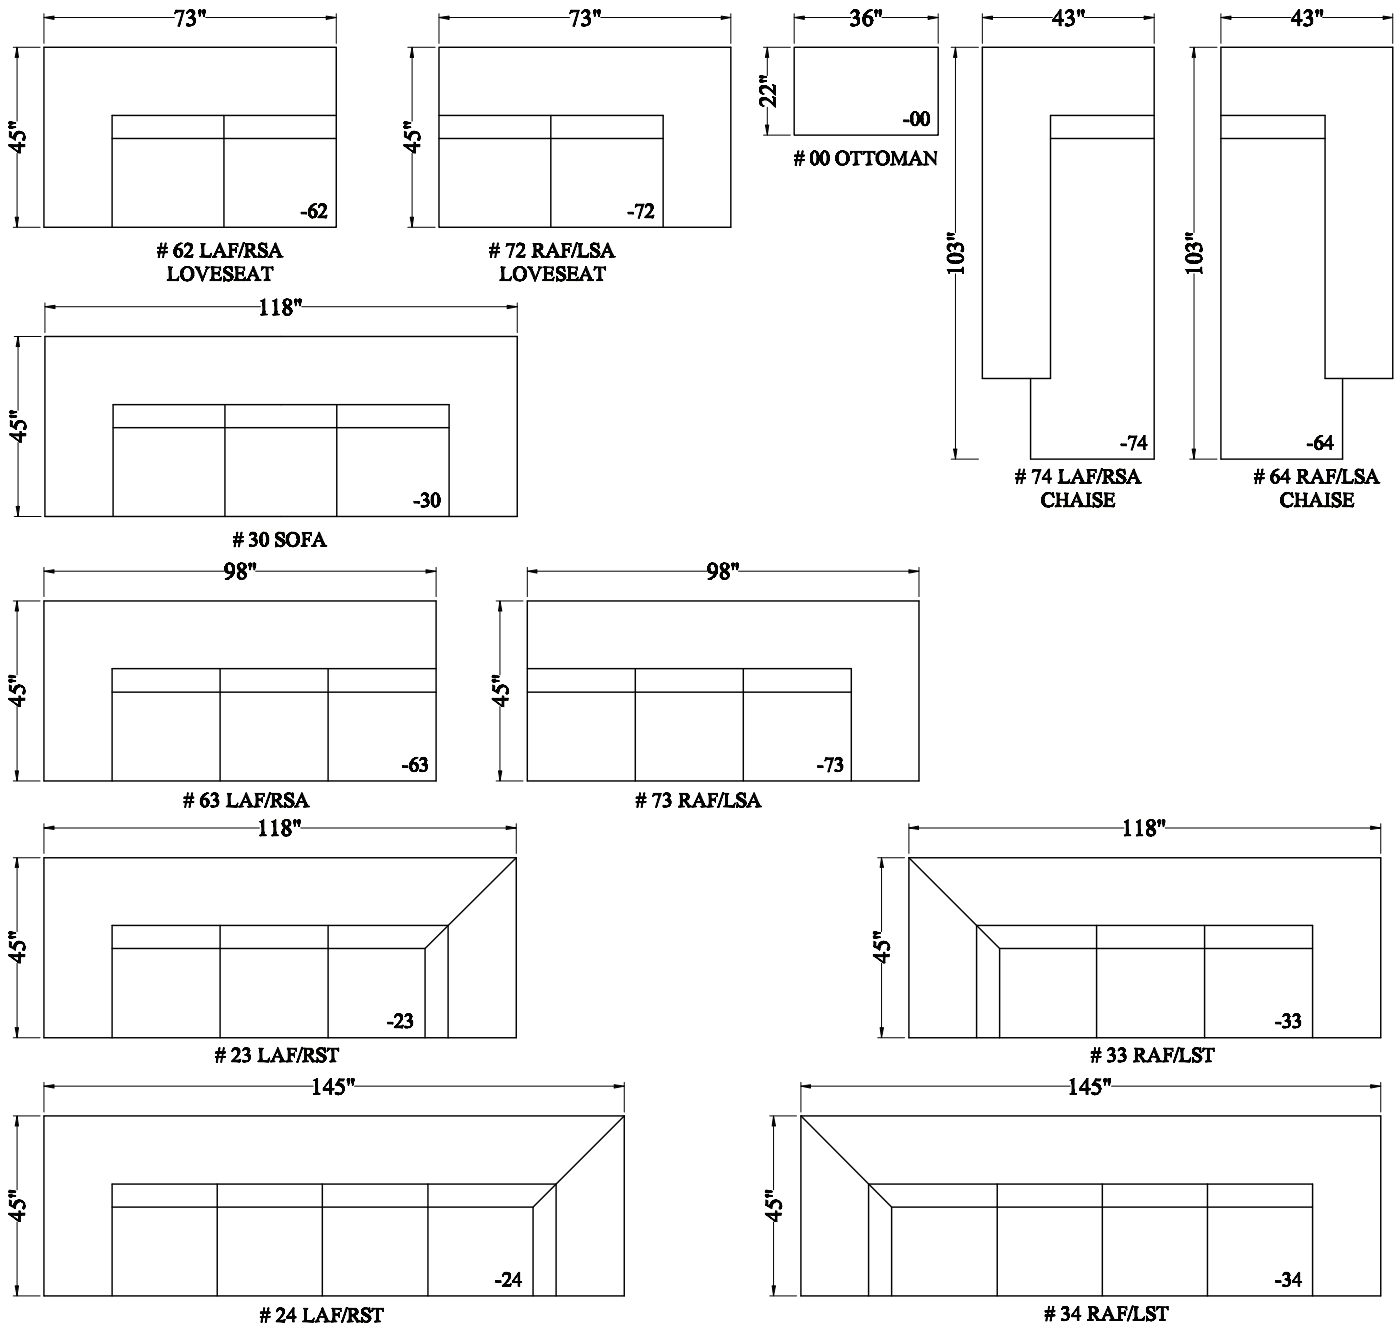

GFR14 Sausalito - Sectional

Depth: 45"
 Height: 39"
 Arm Width: 17"
 Arm Height: 35"
 Leg Height: 3"
 Seat Height: 20"
 LAF/RSA Width: 98"
 RAF Chaise Width: 43"
 RAF Chaise Length: 103"

BURTON JAMES