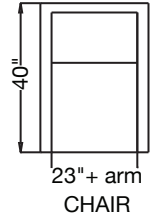

ARM HEIGHT: 25"

ARM WIDTH: 5"

3909 - SOMERSET

ARM HEIGHT: 24"

ARM WIDTH: 4"

3911 - SHEFFIELD

ARM HEIGHT: 24"

ARM WIDTH: 5"

STANDARD FILL: CLOUD 9 SEATS AND 90/10 DOWN SUPREME BACKS  
STANDARD SEAT HEIGHT: 19" STANDARD SEAT DEPTH: 22"

NAILHEAD, SKIRT, AND TRIM AVAILABLE FOR ADDITIONAL CHARGE  
ALL FINISHES AVAILABLE

**BURTON JAMES**