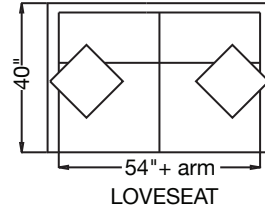

ARM HEIGHT: 25"

ARM WIDTH: 5"

3909 - SOMERSET

ARM HEIGHT: 24"

ARM WIDTH: 4"

3911 - SHEFFIELD

ARM HEIGHT: 24"

ARM WIDTH: 5"

STANDARD FILL: CLOUD 9 SEATS AND 90/10 DOWN SUPREME BACKS  
STANDARD SEAT HEIGHT: 19" STANDARD SEAT DEPTH: 22"

NAILHEAD, SKIRT, AND TRIM AVAILABLE FOR ADDITIONAL CHARGE  
ALL FINISHES AVAILABLE

**BURTON JAMES**