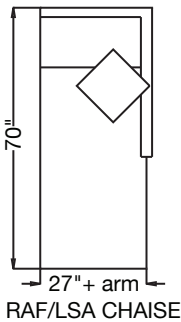

# *Estate Collection*

BURTON JAMES

3900 - HAMPTON

ARM HEIGHT: 25"

ARM WIDTH: 7"

3901 - CHELSEA

ARM HEIGHT: 25"

ARM WIDTH: 7"

ARM WIDTH: 8"

3906 - DORSET

ARM HEIGHT: 24"

ARM WIDTH: 6"

3907 - SURREY

ARM HEIGHT: 24"

ARM WIDTH: 4"

3908 - CHESHIRE

ARM HEIGHT: 25"

ARM WIDTH: 5"

3909 - SOMERSET

ARM HEIGHT: 24"

ARM WIDTH: 4"

3911 - SHEFFIELD

ARM HEIGHT: 24"

ARM WIDTH: 5"

STANDARD FILL: CLOUD 9 SEATS AND 90/10 DOWN SUPREME BACKS  
STANDARD SEAT HEIGHT: 19" STANDARD SEAT DEPTH: 22"

NAILHEAD, SKIRT, AND TRIM AVAILABLE FOR ADDITIONAL CHARGE  
ALL FINISHES AVAILABLE

**BURTON JAMES**