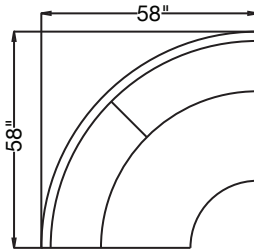

# *Estate Collection*

BURTON JAMES

3900 - HAMPTON

ARM HEIGHT: 25"

ARM WIDTH: 7"

3901 - CHELSEA

ARM HEIGHT: 25"

ARM WIDTH: 7"

ARM WIDTH: 8"

3906 - DORSET

ARM HEIGHT: 24"

ARM WIDTH: 6"

3907 - SURREY

ARM HEIGHT: 24"

ARM WIDTH: 4"

3908 - CHESHIRE

ARM HEIGHT: 25"

ARM WIDTH: 5"

3909 - SOMERSET

ARM HEIGHT: 24"

ARM WIDTH: 4"

3911 - SHEFFIELD

ARM HEIGHT: 24"

ARM WIDTH: 5"

STANDARD FILL: CLOUD 9 SEATS AND 90/10 DOWN SUPREME BACKS  
STANDARD SEAT HEIGHT: 19" STANDARD SEAT DEPTH: 22"

NAILHEAD, SKIRT, AND TRIM AVAILABLE FOR ADDITIONAL CHARGE  
ALL FINISHES AVAILABLE

**BURTON JAMES**