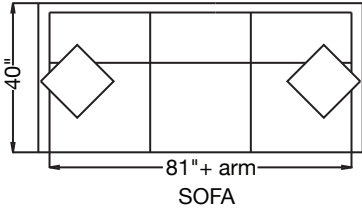

ARM HEIGHT: 25"

ARM WIDTH: 5"

3909 - SOMERSET

ARM HEIGHT: 24"

ARM WIDTH: 4"

3911 - SHEFFIELD

ARM HEIGHT: 24"

ARM WIDTH: 5"

STANDARD FILL: CLOUD 9 SEATS AND 90/10 DOWN SUPREME BACKS  
STANDARD SEAT HEIGHT: 19" STANDARD SEAT DEPTH: 22"

NAILHEAD, SKIRT, AND TRIM AVAILABLE FOR ADDITIONAL CHARGE  
ALL FINISHES AVAILABLE

**BURTON JAMES**