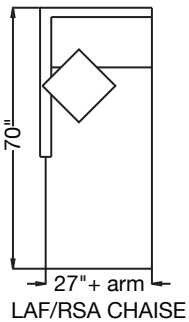

# *Estate Collection*

BURTON JAMES

3900 - HAMPTON

ARM HEIGHT: 25"

ARM WIDTH: 7"

3901 - CHELSEA

ARM HEIGHT: 25"

ARM WIDTH: 7"

ARM WIDTH: 8"

3906 - DORSET

ARM HEIGHT: 24"

ARM WIDTH: 6"

3907 - SURREY

ARM HEIGHT: 24"

ARM WIDTH: 4"

3908 - CHESHIRE

ARM HEIGHT: 25"

ARM WIDTH: 5"

3909 - SOMERSET

ARM HEIGHT: 24"

ARM WIDTH: 4"

3911 - SHEFFIELD

ARM HEIGHT: 24"

ARM WIDTH: 5"

STANDARD FILL: CLOUD 9 SEATS AND 90/10 DOWN SUPREME BACKS  
STANDARD SEAT HEIGHT: 19" STANDARD SEAT DEPTH: 22"

NAILHEAD, SKIRT, AND TRIM AVAILABLE FOR ADDITIONAL CHARGE  
ALL FINISHES AVAILABLE

**BURTON JAMES**