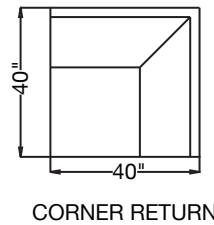

ARM WIDTH: 8"

3906 - DORSET

ARM HEIGHT: 24"

ARM WIDTH: 6"

3907 - SURREY

ARM HEIGHT: 24"

ARM WIDTH: 4"

3908 - CHESHIRE

ARM HEIGHT: 25"

ARM WIDTH: 5"

3909 - SOMERSET

ARM HEIGHT: 24"

ARM WIDTH: 4"

3911 - SHEFFIELD

ARM HEIGHT: 24"

ARM WIDTH: 5"

STANDARD FILL: CLOUD 9 SEATS AND 90/10 DOWN SUPREME BACKS  
STANDARD SEAT HEIGHT: 19" STANDARD SEAT DEPTH: 22"

NAILHEAD, SKIRT, AND TRIM AVAILABLE FOR ADDITIONAL CHARGE  
ALL FINISHES AVAILABLE

**BURTON JAMES**