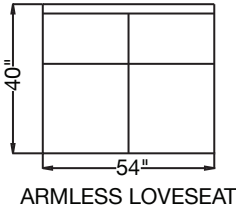

ARM WIDTH: 8"

3906 - DORSET

ARM HEIGHT: 24"

ARM WIDTH: 6"

3907 - SURREY

ARM HEIGHT: 24"

ARM WIDTH: 4"

3908 - CHESHIRE

ARM HEIGHT: 25"

ARM WIDTH: 5"

3909 - SOMERSET

ARM HEIGHT: 24"

ARM WIDTH: 4"

3911 - SHEFFIELD

ARM HEIGHT: 24"

ARM WIDTH: 5"

STANDARD FILL: CLOUD 9 SEATS AND 90/10 DOWN SUPREME BACKS  
STANDARD SEAT HEIGHT: 19" STANDARD SEAT DEPTH: 22"

NAILHEAD, SKIRT, AND TRIM AVAILABLE FOR ADDITIONAL CHARGE  
ALL FINISHES AVAILABLE

**BURTON JAMES**