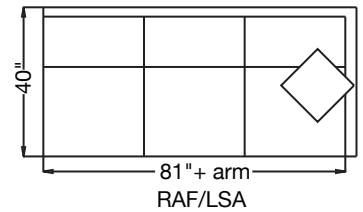

ARM HEIGHT: 25"

ARM WIDTH: 5"

3909 - SOMERSET

ARM HEIGHT: 24"

ARM WIDTH: 4"

3911 - SHEFFIELD

ARM HEIGHT: 24"

ARM WIDTH: 5"