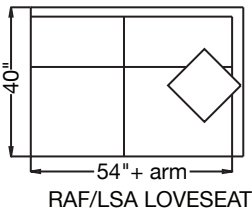

ARM HEIGHT: 25"

ARM WIDTH: 5"

3909 - SOMERSET

ARM HEIGHT: 24"

ARM WIDTH: 4"

3911 - SHEFFIELD

ARM HEIGHT: 24"

ARM WIDTH: 5"

STANDARD FILL: CLOUD 9 SEATS AND 90/10 DOWN SUPREME BACKS  
STANDARD SEAT HEIGHT: 19" STANDARD SEAT DEPTH: 22"

NAILHEAD, SKIRT, AND TRIM AVAILABLE FOR ADDITIONAL CHARGE  
ALL FINISHES AVAILABLE

**BURTON JAMES**