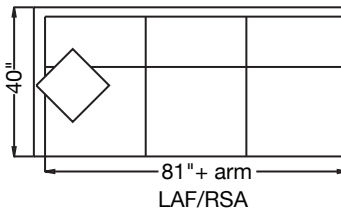

ARM HEIGHT: 25"

ARM WIDTH: 5"

3909 - SOMERSET

ARM HEIGHT: 24"

ARM WIDTH: 4"

3911 - SHEFFIELD

ARM HEIGHT: 24"

ARM WIDTH: 5"

STANDARD FILL: CLOUD 9 SEATS AND 90/10 DOWN SUPREME BACKS  
STANDARD SEAT HEIGHT: 19" STANDARD SEAT DEPTH: 22"

NAILHEAD, SKIRT, AND TRIM AVAILABLE FOR ADDITIONAL CHARGE  
ALL FINISHES AVAILABLE

**BURTON JAMES**