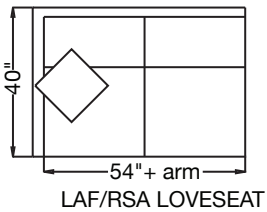

ARM HEIGHT: 25"

ARM WIDTH: 5"

3909 - SOMERSET

ARM HEIGHT: 24"

ARM WIDTH: 4"

3911 - SHEFFIELD

ARM HEIGHT: 24"

ARM WIDTH: 5"

STANDARD FILL: CLOUD 9 SEATS AND 90/10 DOWN SUPREME BACKS  
STANDARD SEAT HEIGHT: 19" STANDARD SEAT DEPTH: 22"

NAILHEAD, SKIRT, AND TRIM AVAILABLE FOR ADDITIONAL CHARGE  
ALL FINISHES AVAILABLE

**BURTON JAMES**