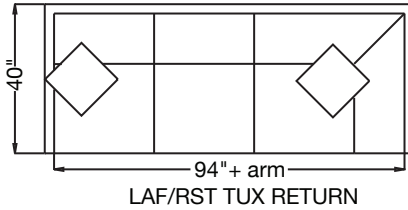

ARM HEIGHT: 25"

ARM WIDTH: 5"

3909 - SOMERSET

ARM HEIGHT: 24"

ARM WIDTH: 4"

3911 - SHEFFIELD

ARM HEIGHT: 24"

ARM WIDTH: 5"