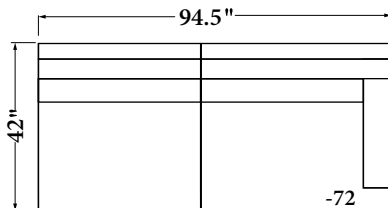

72 RAF/LSA
1 ARM SOFA