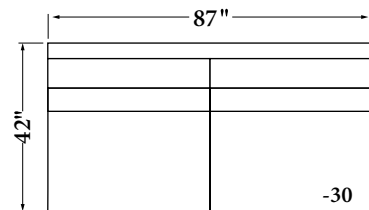

ARMLESS
2 CUSHION