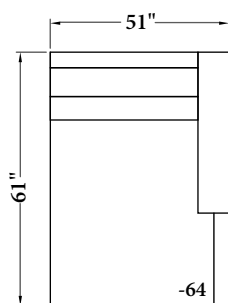

64 RAF/LSA
CHAISE