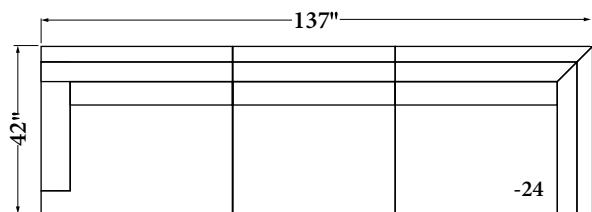

24 LAF/RST
3 SEATS