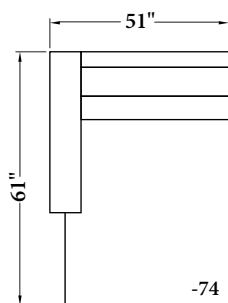

74 LAF/RSA
CHAISE