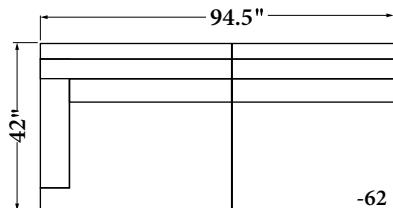

62 LAF/RSA
1 ARM SOFA