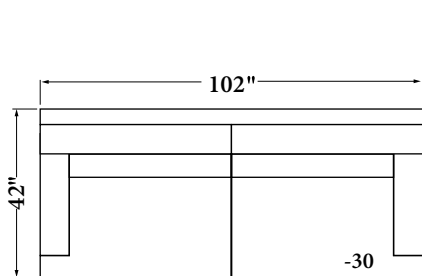

**1062 - Jackson Sofa**

Width: 102"  
 Depth: 42"  
 Height: 35"  
 Arm Width: 7.5"  
 Arm Height: 25"  
 Seat Height: 17"  
 Seat Depth: 20" (to Lumbar)  
 Leg Height: 2.5"