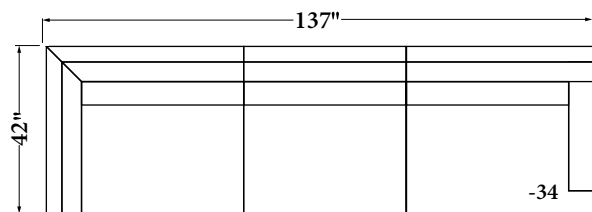

34 RAF/LST
3 SEATS