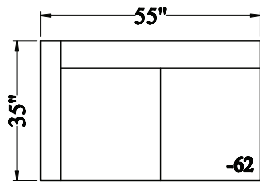

GFR40 Laguna - Sectional

Depth: 35"
 Height: 33"
 Arm Width: 5"
 Arm Height: 33"
 Leg Height: 5"
 Seat Depth: 23"
 Seat Height: 19"
 LAF/RST Width: 91"
 RAF/LSA Width: 55"

62 LAF/RSA

72 RAF/LSA

20 LOVESEAT