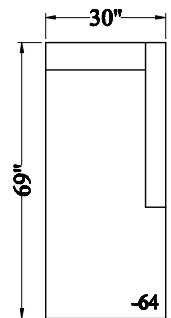

GFR40 Laguna - Sectional

Depth: 35"
 Height: 33"
 Arm Width: 5"
 Arm Height: 33"
 Leg Height: 5"
 Seat Depth: 23"
 Seat Height: 19"
 LAF/RST Width: 91"
 RAF/LSA Width: 55"

62 LAF/RSA

72 RAF/LSA

20 LOVESEAT

63 LAF/RSA

73 RAF/LSA

74 LAF/RSA
CHAISE

74 RAF/LSA
CHAISE

23 LAF/RST
3 SEATS

33 RAF/LST
3 SEATS

24 LAF/RST
4 SEATS

34 RAF/LST
4 SEATS