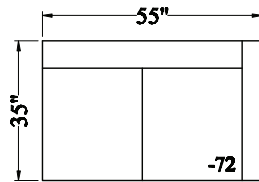

GFR40 Laguna - Sectional

Depth: 35"
 Height: 33"
 Arm Width: 5"
 Arm Height: 33"
 Leg Height: 5"
 Seat Depth: 23"
 Seat Height: 19"
 LAF/RST Width: 91"
 RAF/LSA Width: 55"

62 LAF/RSA

72 RAF/LSA

20 LOVESEAT

63 LAF/RSA

73 RAF/LSA

74 LAF/RSA
CHAISE

74 RAF/LSA
CHAISE

23 LAF/RST
3 SEATS

33 RAF/LST
3 SEATS

24 LAF/RST
4 SEATS

34 RAF/LST
4 SEATS