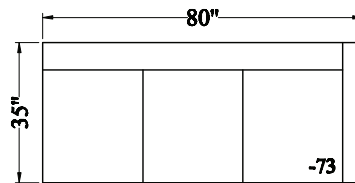

GFR40 Laguna - Sectional

Depth: 35"
 Height: 33"
 Arm Width: 5"
 Arm Height: 33"
 Leg Height: 5"
 Seat Depth: 23"
 Seat Height: 19"
 LAF/RST Width: 91"
 RAF/LSA Width: 55"

62 LAF/RSA

72 RAF/LSA

20 LOVESEAT

63 LAF/RSA

73 RAF/LSA

74 LAF/RSA
CHAISE

74 RAF/LSA
CHAISE

23 LAF/RST
3 SEATS

33 RAF/LST
3 SEATS

24 LAF/RST
4 SEATS

34 RAF/LST
4 SEATS