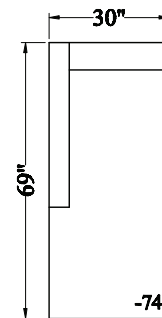

GFR40 Laguna - Sectional

Depth: 35"
 Height: 33"
 Arm Width: 5"
 Arm Height: 33"
 Leg Height: 5"
 Seat Depth: 23"
 Seat Height: 19"
 LAF/RST Width: 91"
 RAF/LSA Width: 55"

62 LAF/RSA

72 RAF/LSA

20 LOVESEAT

63 LAF/RSA

73 RAF/LSA

74 LAF/RSA
CHAISE

74 RAF/LSA
CHAISE

23 LAF/RST
3 SEATS

33 RAF/LST
3 SEATS

24 LAF/RST
4 SEATS

34 RAF/LST
4 SEATS