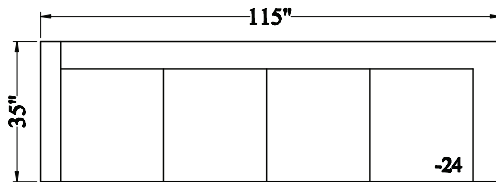

GFR40 Laguna - Sectional

Depth: 35"
 Height: 33"
 Arm Width: 5"
 Arm Height: 33"
 Leg Height: 5"
 Seat Depth: 23"
 Seat Height: 19"
 LAF/RST Width: 91"
 RAF/LSA Width: 55"

62 LAF/RSA

72 RAF/LSA

20 LOVESEAT

63 LAF/RSA

73 RAF/LSA

74 LAF/RSA
CHAISE

74 RAF/LSA
CHAISE

23 LAF/RST
3 SEATS

33 RAF/LST
3 SEATS

24 LAF/RST
4 SEATS

34 RAF/LST
4 SEATS