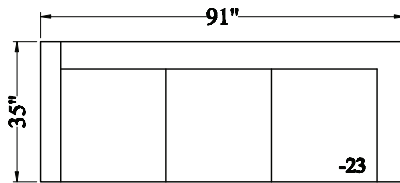

GFR40 Laguna - Sectional

Depth: 35"
 Height: 33"
 Arm Width: 5"
 Arm Height: 33"
 Leg Height: 5"
 Seat Depth: 23"
 Seat Height: 19"
 LAF/RST Width: 91"
 RAF/LSA Width: 55"

62 LAF/RSA

72 RAF/LSA

20 LOVESEAT

63 LAF/RSA

73 RAF/LSA

74 LAF/RSA
CHAISE

74 RAF/LSA
CHAISE

23 LAF/RST
3 SEATS

33 RAF/LST
3 SEATS

24 LAF/RST
4 SEATS

34 RAF/LST
4 SEATS