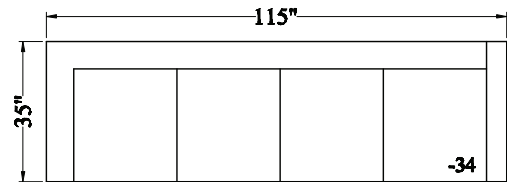

GFR40 Laguna - Sectional

Depth: 35"
 Height: 33"
 Arm Width: 5"
 Arm Height: 33"
 Leg Height: 5"
 Seat Depth: 23"
 Seat Height: 19"
 LAF/RST Width: 91"
 RAF/LSA Width: 55"

62 LAF/RSA

72 RAF/LSA

20 LOVESEAT

63 LAF/RSA

73 RAF/LSA

74 LAF/RSA
CHAISE

74 RAF/LSA
CHAISE

23 LAF/RST
3 SEATS

33 RAF/LST
3 SEATS

24 LAF/RST
4 SEATS

34 RAF/LST
4 SEATS