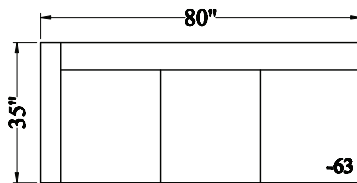

GFR40 Laguna - Sectional

Depth: 35"
 Height: 33"
 Arm Width: 5"
 Arm Height: 33"
 Leg Height: 5"
 Seat Depth: 23"
 Seat Height: 19"
 LAF/RST Width: 91"
 RAF/LSA Width: 55"

62 LAF/RSA

72 RAF/LSA

20 LOVESEAT