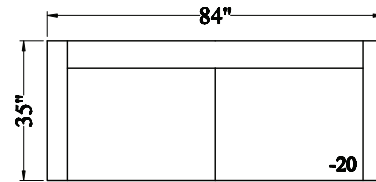

GFR40 Laguna - Sectional

Depth: 35"
 Height: 33"
 Arm Width: 5"
 Arm Height: 33"
 Leg Height: 5"
 Seat Depth: 23"
 Seat Height: 19"
 LAF/RST Width: 91"
 RAF/LSA Width: 55"

62 LAF/RSA

72 RAF/LSA

20 LOVESEAT

63 LAF/RSA

73 RAF/LSA

74 LAF/RSA
CHAISE

74 RAF/LSA
CHAISE

23 LAF/RST
3 SEATS

33 RAF/LST
3 SEATS

24 LAF/RST
4 SEATS

34 RAF/LST
4 SEATS