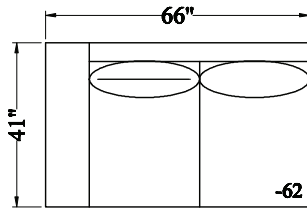

GFR19 Valencia - Sectional

Depth: 41"
 Height: 38"
 Arm Width: 11"
 Arm Height: 27"
 Leg Height: 5"
 Back Height: 20"
 Seat Depth: 24"
 LAF/RST Width: 106"
 RAF/LSA Width: 93"

10 CHAIR

20 LOVESEAT

30 SOFA