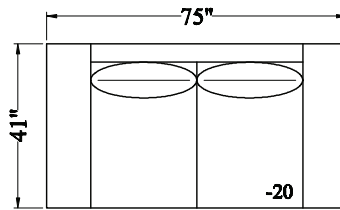

GFR19 Valencia - Sectional

Depth: 41"
 Height: 38"
 Arm Width: 11"
 Arm Height: 27"
 Leg Height: 5"
 Back Height: 20"
 Seat Depth: 24"
 LAF/RST Width: 106"
 RAF/LSA Width: 93"

10 CHAIR

20 LOVESEAT

30 SOFA