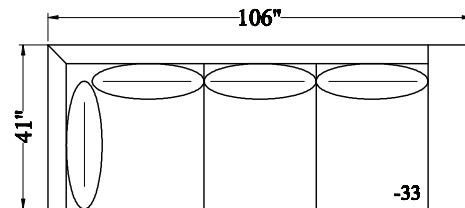

GFR19 Valencia - Sectional

Depth: 41"
 Height: 38"
 Arm Width: 11"
 Arm Height: 27"
 Leg Height: 5"
 Back Height: 20"
 Seat Depth: 24"
 LAF/RST Width: 106"
 RAF/LSA Width: 93"

10 CHAIR

20 LOVESEAT

30 SOFA

62 LAF/RSA

72 RAF/LSA

74 LAF/RSA
CHAISE

74 RAF/LSA
CHAISE

63 LAF/RSA

73 RAF/LSA

23 LAF/RST

33 RAF/LST