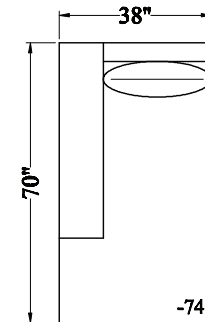

74 LAF/RSA
CHAISE