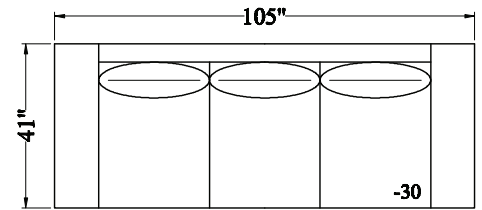

GFR19 Valencia - Sectional

Depth: 41"
 Height: 38"
 Arm Width: 11"
 Arm Height: 27"
 Leg Height: 5"
 Back Height: 20"
 Seat Depth: 24"
 LAF/RST Width: 106"
 RAF/LSA Width: 93"

10 CHAIR

20 LOVESEAT

30 SOFA