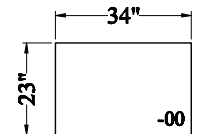

GFR19 Valencia - Sectional

Depth: 41"
 Height: 38"
 Arm Width: 11"
 Arm Height: 27"
 Leg Height: 5"
 Back Height: 20"
 Seat Depth: 24"
 LAF/RST Width: 106"
 RAF/LSA Width: 93"

10 CHAIR

20 LOVESEAT

30 SOFA

62 LAF/RSA

72 RAF/LSA

74 LAF/RSA
CHAISE

74 RAF/LSA
CHAISE

63 LAF/RSA

73 RAF/LSA

23 LAF/RST

33 RAF/LST