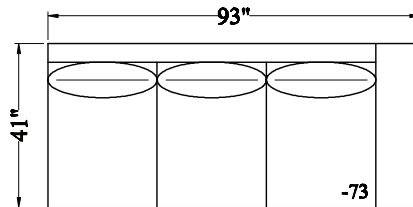

GFR19 Valencia - Sectional

Depth: 41"
 Height: 38"
 Arm Width: 11"
 Arm Height: 27"
 Leg Height: 5"
 Back Height: 20"
 Seat Depth: 24"
 LAF/RST Width: 106"
 RAF/LSA Width: 93"

10 CHAIR

20 LOVESEAT

30 SOFA

62 LAF/RSA

72 RAF/LSA

74 LAF/RSA
CHAISE

74 RAF/LSA
CHAISE

63 LAF/RSA

73 RAF/LSA

23 LAF/RST

33 RAF/LST