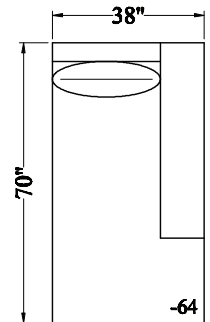

GFR19 Valencia - Sectional

Depth: 41"
 Height: 38"
 Arm Width: 11"
 Arm Height: 27"
 Leg Height: 5"
 Back Height: 20"
 Seat Depth: 24"
 LAF/RST Width: 106"
 RAF/LSA Width: 93"

10 CHAIR

20 LOVESEAT

30 SOFA

62 LAF/RSA

72 RAF/LSA

74 LAF/RSA
CHAISE

74 RAF/LSA
CHAISE

63 LAF/RSA

73 RAF/LSA

23 LAF/RST

33 RAF/LST