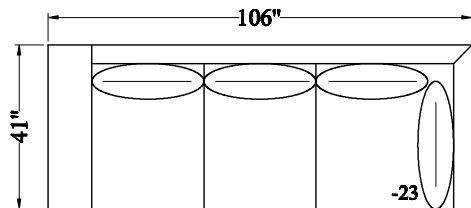

GFR19 Valencia - Sectional

Depth: 41"
 Height: 38"
 Arm Width: 11"
 Arm Height: 27"
 Leg Height: 5"
 Back Height: 20"
 Seat Depth: 24"
 LAF/RST Width: 106"
 RAF/LSA Width: 93"

10 CHAIR

20 LOVESEAT

30 SOFA

62 LAF/RSA

72 RAF/LSA

74 LAF/RSA
CHAISE

74 RAF/LSA
CHAISE

63 LAF/RSA

73 RAF/LSA

23 LAF/RST

33 RAF/LST