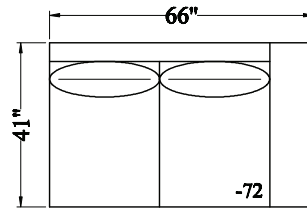

72 RAF/LSA