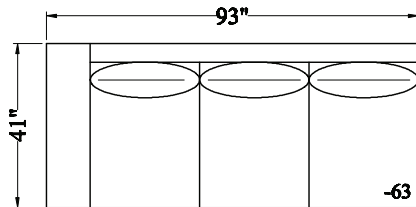

GFR19 Valencia - Sectional

Depth: 41"
 Height: 38"
 Arm Width: 11"
 Arm Height: 27"
 Leg Height: 5"
 Back Height: 20"
 Seat Depth: 24"
 LAF/RST Width: 106"
 RAF/LSA Width: 93"

10 CHAIR

20 LOVESEAT

30 SOFA

62 LAF/RSA

72 RAF/LSA

74 LAF/RSA
CHAISE

74 RAF/LSA
CHAISE

63 LAF/RSA

73 RAF/LSA

23 LAF/RST

33 RAF/LST