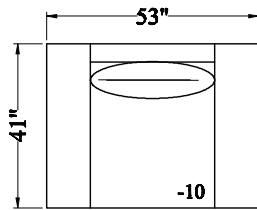

GFR19 Valencia - Sectional

Depth: 41"
 Height: 38"
 Arm Width: 11"
 Arm Height: 27"
 Leg Height: 5"
 Back Height: 20"
 Seat Depth: 24"
 LAF/RST Width: 106"
 RAF/LSA Width: 93"

10 CHAIR

20 LOVESEAT

30 SOFA