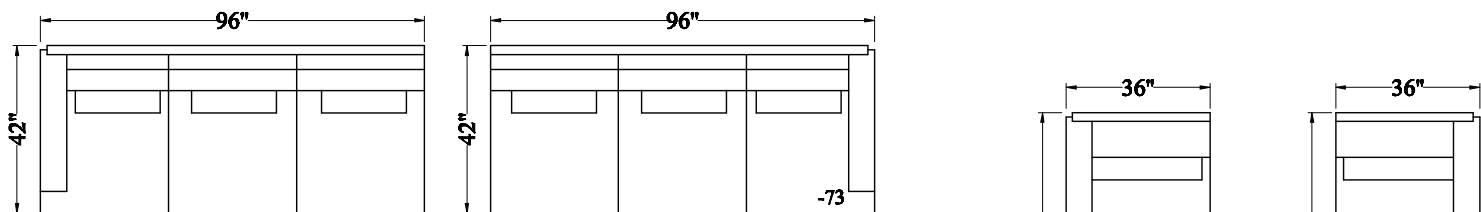

73 RAF/LSA
LOVESEAT

74 LAF/RSA
CHAISE

74 RAF/LSA
CHAISE