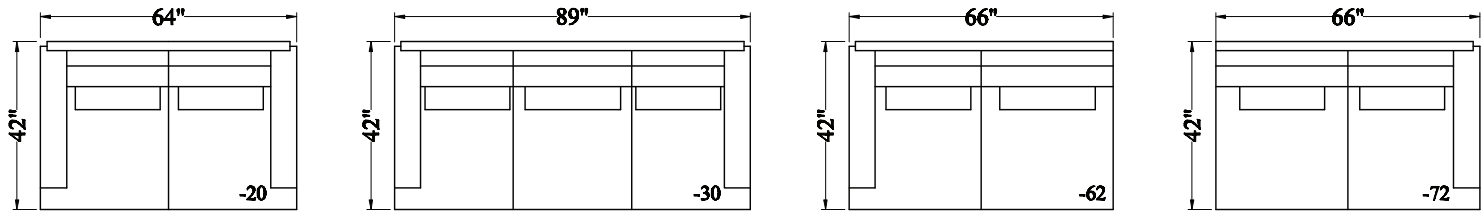

20 LOVESEAT

30 SOFA

62 LAF/RSA
LOVESEAT

72 RAF/LSA
LOVESEAT