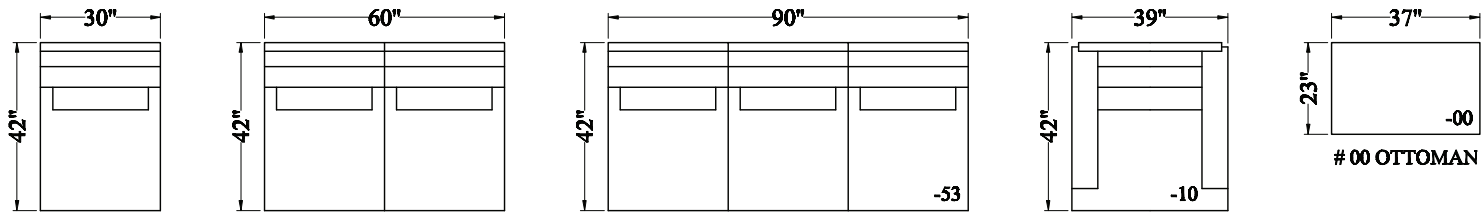

53 3 CUSHION
ARMLESS

10 CHAIR

00 OTTOMAN