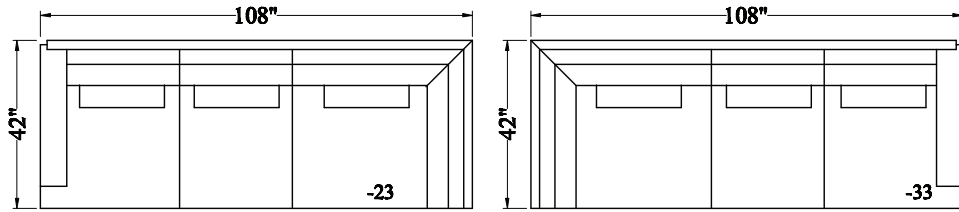

23 LAF/RST
3 SEATS

33 RAF/LST
3 SEATS