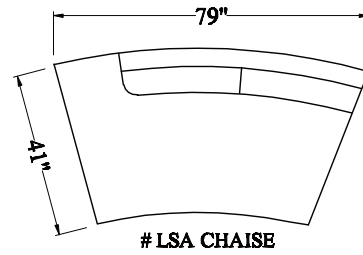

1049 - Sectional
 Depth: 41"
 Height: 34"
 Arm Width: 7"
 Arm Height: 28"
 Leg Height: 3"
 Seat Depth: 24"
 Seat Height: 19"
 LAF/RSA Width: 92"
 RAF Chaise Width: 79"

BURTON JAMES