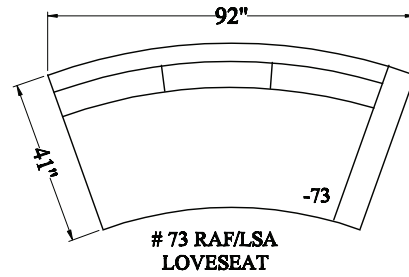

1049 - Sectional
 Depth: 41"
 Height: 34"
 Arm Width: 7"
 Arm Height: 28"
 Leg Height: 3"
 Seat Depth: 24"
 Seat Height: 19"
 LAF/RSA Width: 92"
 RAF Chaise Width: 79"

BURTON JAMES