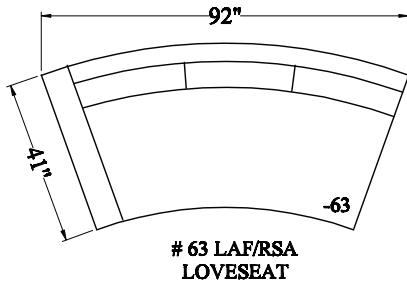

1049 - Sectional
 Depth: 41"
 Height: 34"
 Arm Width: 7"
 Arm Height: 28"
 Leg Height: 3"
 Seat Depth: 24"
 Seat Height: 19"
 LAF/RSA Width: 92"
 RAF Chaise Width: 79"

BURTON JAMES