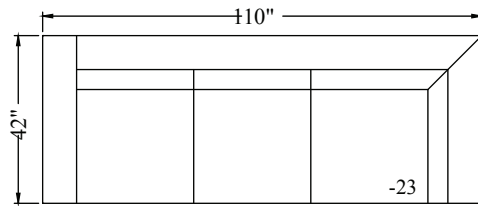

1048 - Sectional
 Height: 38"
 Arm Width: 10"
 Arm Height: 23.5"
 Leg Height: 2"
 Seat Depth: 24"
 Seat Height: 18"
 LAF/RSA Width: 70"
 LAF/RSA Depth: 42"
 RAF Chaise Width: 40"
 RAF Chaise Depth: 70"

30 SOFA

23 LAF/RST
SOFA

23RAF/LST
SOFA

64 LAF/RSA
CHAISE

62 LAF/RSA
LOVESEAT

72 RAF/LSA
LOVESEAT

64 RAF/LSA
CHAISE

63 LAF/RSA
LOVESEAT