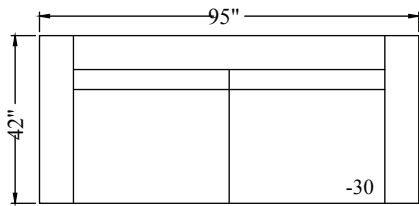

1048 - Sectional
 Height: 38"
 Arm Width: 10"
 Arm Height: 23.5"
 Leg Height: 2"
 Seat Depth: 24"
 Seat Height: 18"
 LAF/RSA Width: 70"
 LAF/RSA Depth: 42"
 RAF Chaise Width: 40"
 RAF Chaise Depth: 70"