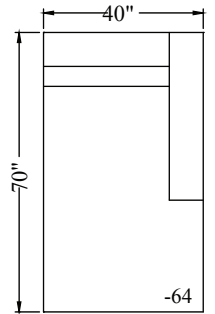

1048 - Sectional
 Height: 38"
 Arm Width: 10"
 Arm Height: 23.5"
 Leg Height: 2"
 Seat Depth: 24"
 Seat Height: 18"
 LAF/RSA Width: 70"
 LAF/RSA Depth: 42"
 RAF Chaise Width: 40"
 RAF Chaise Depth: 70"

30 SOFA

23 LAF/RST
SOFA

23RAF/LST
SOFA

64 LAF/RSA
CHAISE

62 LAF/RSA
LOVESEAT

72 RAF/LSA
LOVESEAT

64 RAF/LSA
CHAISE

63 LAF/RSA
LOVESEAT