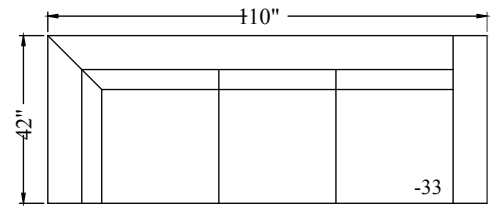

23RAF/LST
SOFA