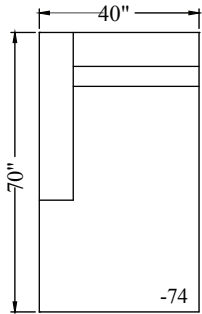

1048 - Sectional
 Height: 38"
 Arm Width: 10"
 Arm Height: 23.5"
 Leg Height: 2"
 Seat Depth: 24"
 Seat Height: 18"
 LAF/RSA Width: 70"
 LAF/RSA Depth: 42"
 RAF Chaise Width: 40"
 RAF Chaise Depth: 70"

30 SOFA

23 LAF/RST
SOFA

23RAF/LST
SOFA

64 LAF/RSA
CHAISE

62 LAF/RSA
LOVESEAT

72 RAF/LSA
LOVESEAT

64 RAF/LSA
CHAISE

63 LAF/RSA
LOVESEAT