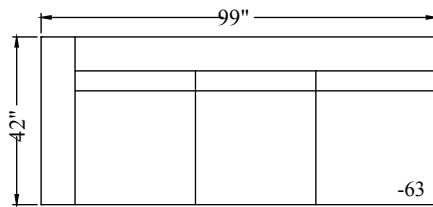

1048 - Sectional
 Height: 38"
 Arm Width: 10"
 Arm Height: 23.5"
 Leg Height: 2"
 Seat Depth: 24"
 Seat Height: 18"
 LAF/RSA Width: 70"
 LAF/RSA Depth: 42"
 RAF Chaise Width: 40"
 RAF Chaise Depth: 70"

30 SOFA

23 LAF/RST
SOFA

23RAF/LST
SOFA

64 LAF/RSA
CHAISE

62 LAF/RSA
LOVESEAT

72 RAF/LSA
LOVESEAT

64 RAF/LSA
CHAISE

63 LAF/RSA
LOVESEAT