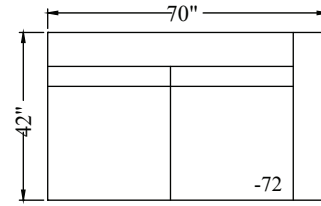

1048 - Sectional
 Height: 38"
 Arm Width: 10"
 Arm Height: 23.5"
 Leg Height: 2"
 Seat Depth: 24"
 Seat Height: 18"
 LAF/RSA Width: 70"
 LAF/RSA Depth: 42"
 RAF Chaise Width: 40"
 RAF Chaise Depth: 70"

30 SOFA

23 LAF/RST
SOFA

23RAF/LST
SOFA

64 LAF/RSA
CHAISE

62 LAF/RSA
LOVESEAT

72 RAF/LSA
LOVESEAT

64 RAF/LSA
CHAISE

63 LAF/RSA
LOVESEAT