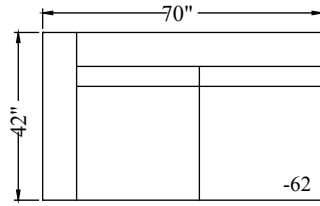

1048 - Sectional
 Height: 38"
 Arm Width: 10"
 Arm Height: 23.5"
 Leg Height: 2"
 Seat Depth: 24"
 Seat Height: 18"
 LAF/RSA Width: 70"
 LAF/RSA Depth: 42"
 RAF Chaise Width: 40"
 RAF Chaise Depth: 70"

30 SOFA

23 LAF/RST
SOFA

23RAF/LST
SOFA

64 LAF/RSA
CHAISE

62 LAF/RSA
LOVESEAT

72 RAF/LSA
LOVESEAT

64 RAF/LSA
CHAISE

63 LAF/RSA
LOVESEAT