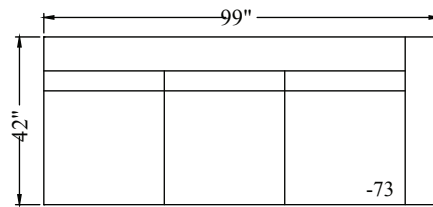

1048 - Sectional
 Height: 38"
 Arm Width: 10"
 Arm Height: 23.5"
 Leg Height: 2"
 Seat Depth: 24"
 Seat Height: 18"
 LAF/RSA Width: 70"
 LAF/RSA Depth: 42"
 RAF Chaise Width: 40"
 RAF Chaise Depth: 70"

30 SOFA

23 LAF/RST
SOFA

23RAF/LST
SOFA

64 LAF/RSA
CHAISE

62 LAF/RSA
LOVESEAT

72 RAF/LSA
LOVESEAT

64 RAF/LSA
CHAISE

63 LAF/RSA
LOVESEAT