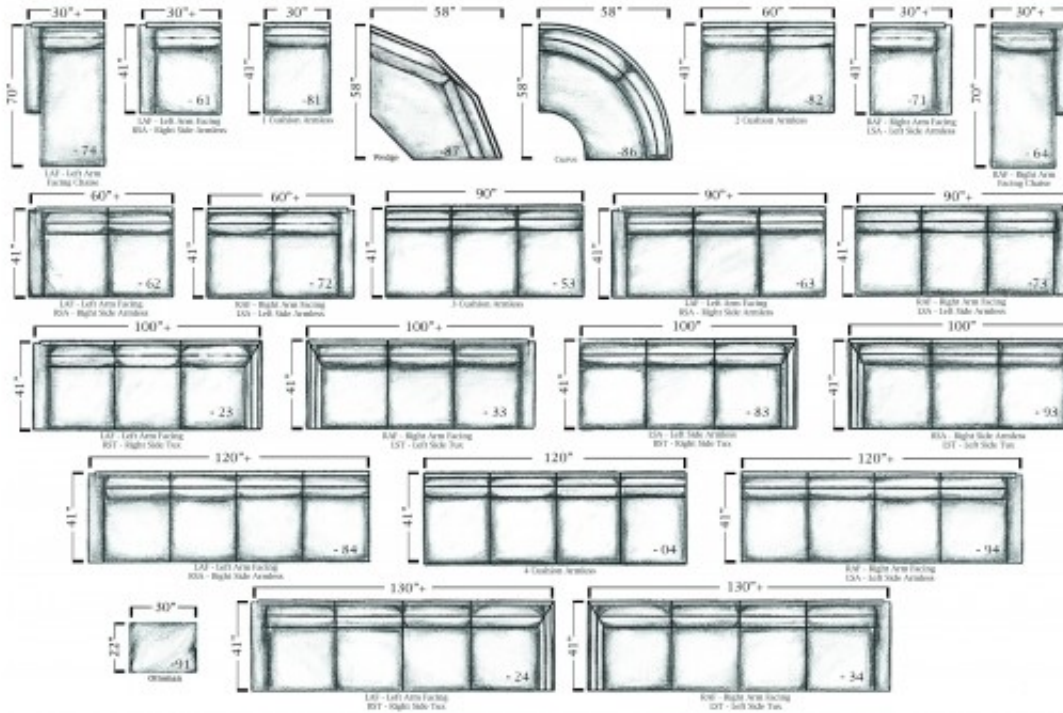

629 - Sectional with 447 Arm

Dimensions:

Height: 39"

Depth: 41"

Seat Height: 22"

Arm Width: 6"

Arm Height: 25"

Seat Depth: 24"

Frame Height: 35"

LAF/RSA Width: 66"

RAF/LST Width: 106"

BURTON JAMES

428 Tumbull Canyon Road | City of Industry, CA 917245 | 626.961.7221 | 626.330.3624 fax
orders@burtonjames.com